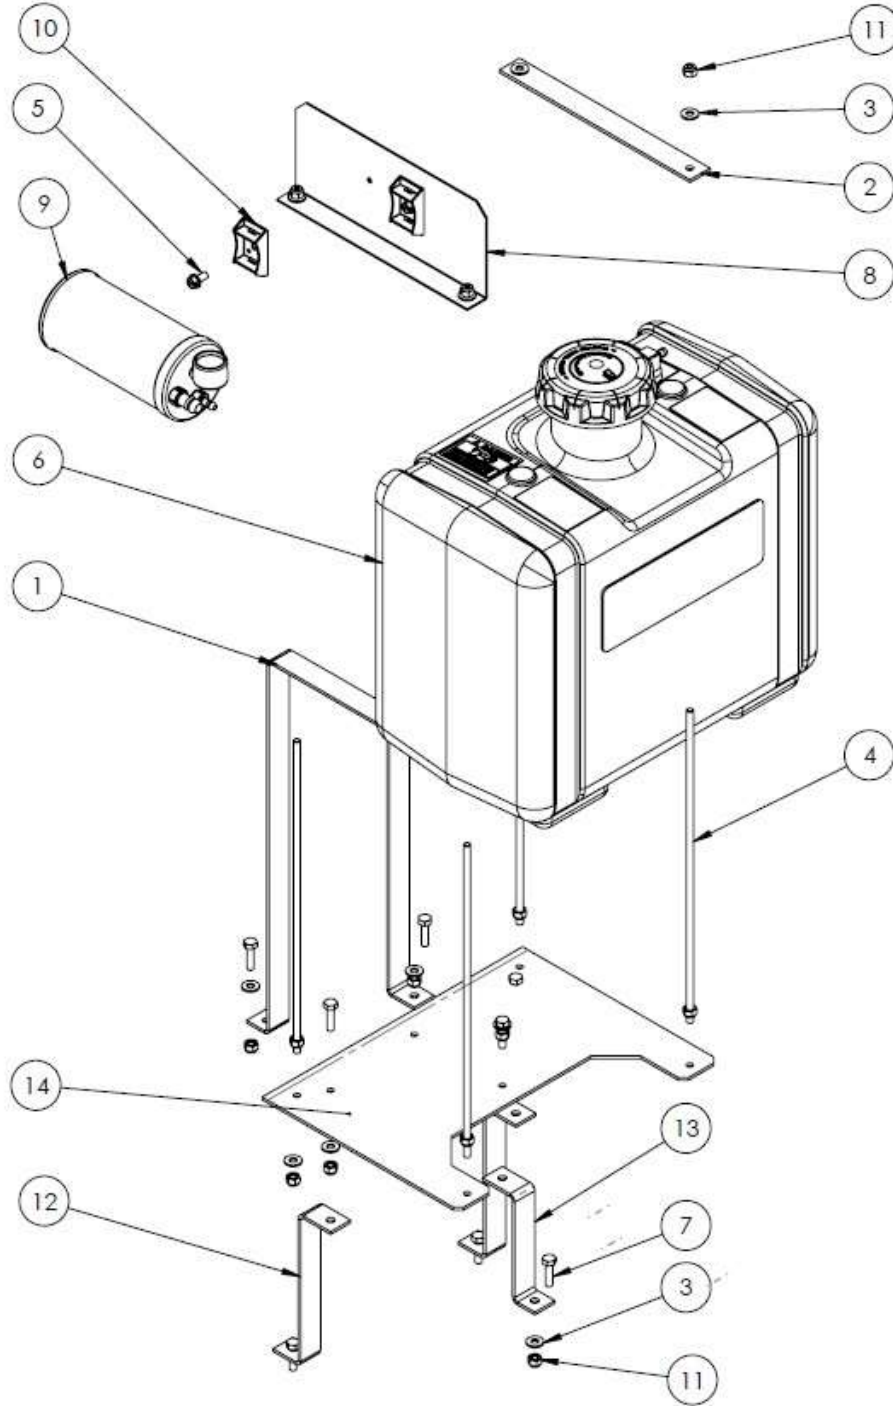

PARTS LIST 10 – RIDE ON TROWELS

BXR830, FUEL TANK

Figure 10: Fuel Tank

BXR830, FUEL TANK – PARTS LIST 10

Item #	Part #	Description	QTY	Remarks
1	18157-4	WATER TANK BRACKET	1	
2	10192	GAS TANK HOLD DOWN BAR	1	
3	11043	WASHER, 1/4"	12	
4	11832	THREADED ROD, 1/4"-20 x 13"	4	
5	14596	HWHS 1/4"-20 x 1/2" LG THREAD CUTTING	2	
6	18150	GAS TANK	1	
7	50316	HHCS 1/4"-20 UNC x 1" LG	8	
8	11831	CARB CANISTER BRACKET	1	
9	18126	CARB CANISTER	1	
10	18124	CARB CANISTER BRACKET	2	
11	30141	LOCKNUT, 1/4"-20	16	
12	18157-3	SUPPORT	2	
13	18157-2	SUPPORT	1	
14	18157-1	GAS TANK BASE	1	