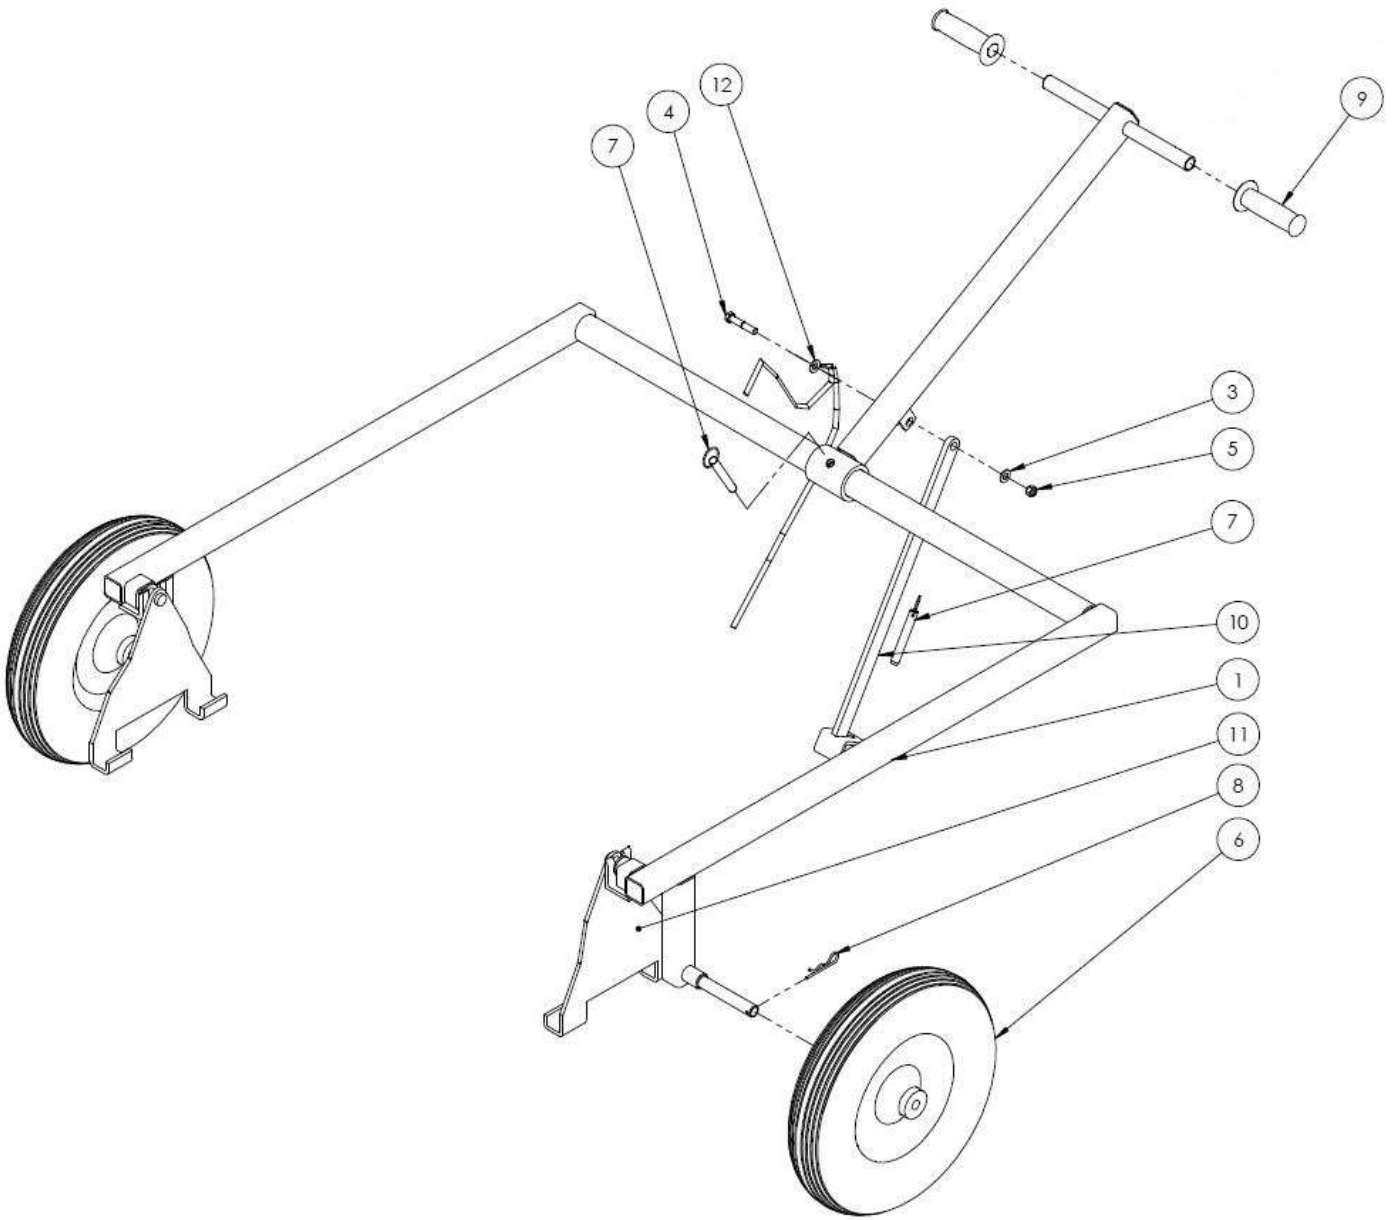

PARTS LIST 12 – RIDE ON TROWELS

BXR830, STANDARD TRANSPORTER

Figure 12: Transporter

BXR830, STANDARD TRANSPORTER – PARTS LIST 12

Item #	Part #	Description	QTY	Remarks
1	22594	TRANSPORTER FRAME	1	
3	11200	3/8" WASHER	1	
4	12859	HHCS, 3/8-16 UNC X 2" LC	1	
5	10317	3/8-16 LOCKNUT, NYLON	1	
6	13198	WHEEL 16" DIA X 4" HUB	2	
7	12487	HITCH PIN LARGE 3-1/2" LG	2	
8	50265	COTTER PIN 1/8" DIA	2	
9	10509	HANDLE GRIP	2	
10	14717	PICKUP BAR	1	
11	14715	TRANSPORTER BRACKET	2	
12	14716	CHAIN LINK W/ 3/8" WASHER	1	