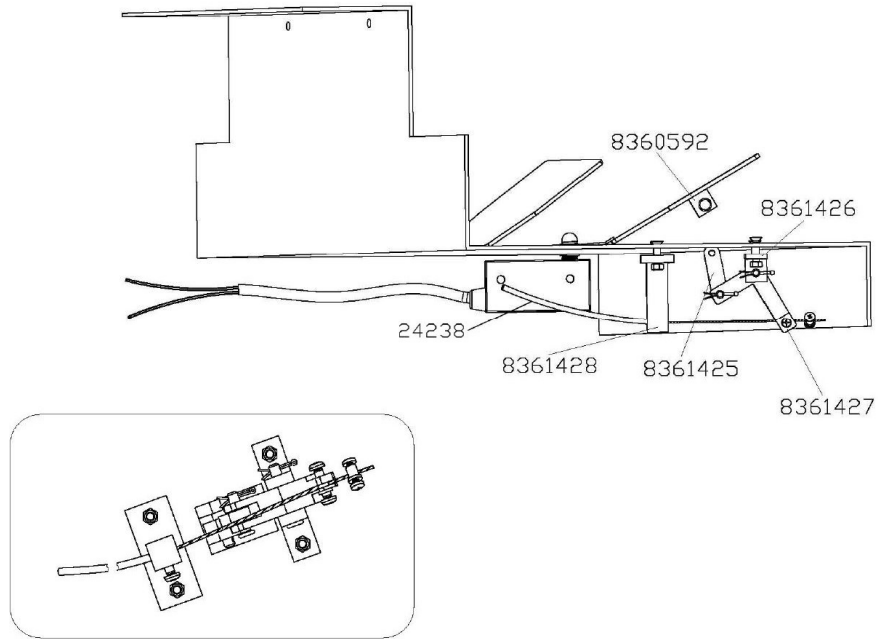

PARTS LIST 8 – RIDE ON TROWELS

BXR830, SPRAY SYSTEM

Figure 8: Spray System

BXR830, SPRAY SYSTEM – PARTS LIST 8

Part #	Description	QTY	Remarks
8360589	HOSE, GAS	2	
24235	VALVE	1	
8360754	WATER PIPE	2	
8361071	JOINT	6	
24236	SOLENOID PILOT ACTUATED VALVE	1	
24237	WATER PUMP	1	
8361144	MOUNTING PLATE, WATER PUMP	1	

PARTS LIST 9 – RIDE ON TROWELS

BXR830, FOOT THROTTLE KIT

Figure 9: Foot Throttle Kit

BXR830, FOOT THROTTLE KIT – PARTS LIST 9

Part #	Description	QTY	Remarks
8360592	THROTTLE PEDAL	1	
8361425	THROTTLE PARTS	1	
8361426		1	
8361427		1	
8361428	THROTTLE CABLE SUPPORT	1	
24238	THROTTLE CABLE	1	
8810009411	RETURN SPRING	1	NOT SHOWN

PARTS LIST 10 – RIDE ON TROWELS

BXR830, FUEL TANK

Figure 10: Fuel Tank

BXR830, FUEL TANK – PARTS LIST 10

Item #	Part #	Description	QTY	Remarks
1	18157-4	WATER TANK BRACKET	1	
2	10192	GAS TANK HOLD DOWN BAR	1	
3	11043	WASHER, 1/4"	12	
4	11832	THREADED ROD, 1/4"-20 x 13"	4	
5	14596	HWHS 1/4"-20 x 1/2" LG THREAD CUTTING	2	
6	18150	GAS TANK	1	
7	50316	HHCS 1/4"-20 UNC x 1" LG	8	
8	11831	CARB CANISTER BRACKET	1	
9	18126	CARB CANISTER	1	
10	18124	CARB CANISTER BRACKET	2	
11	30141	LOCKNUT, 1/4"-20	16	
12	18157-3	SUPPORT	2	
13	18157-2	SUPPORT	1	
14	18157-1	GAS TANK BASE	1	