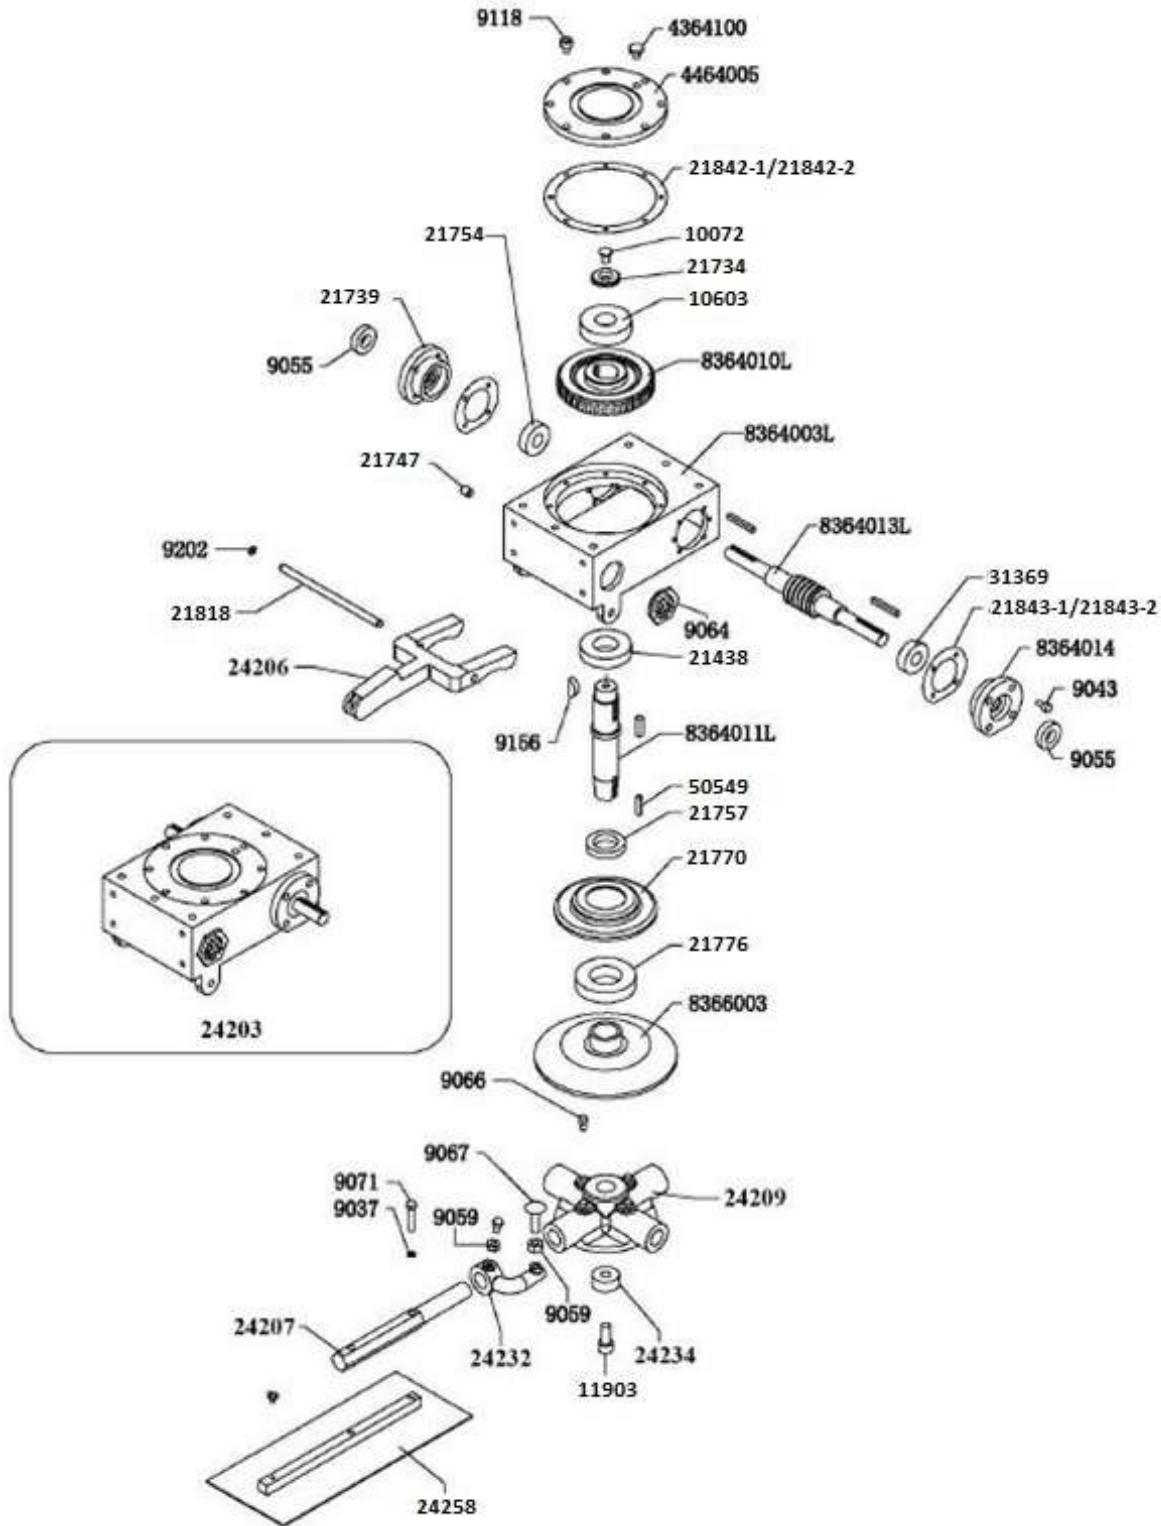

PARTS LIST 7 – RIDE ON TROWELS

BXR830, GEARBOX ASSEMBLY, LEFT (CW)