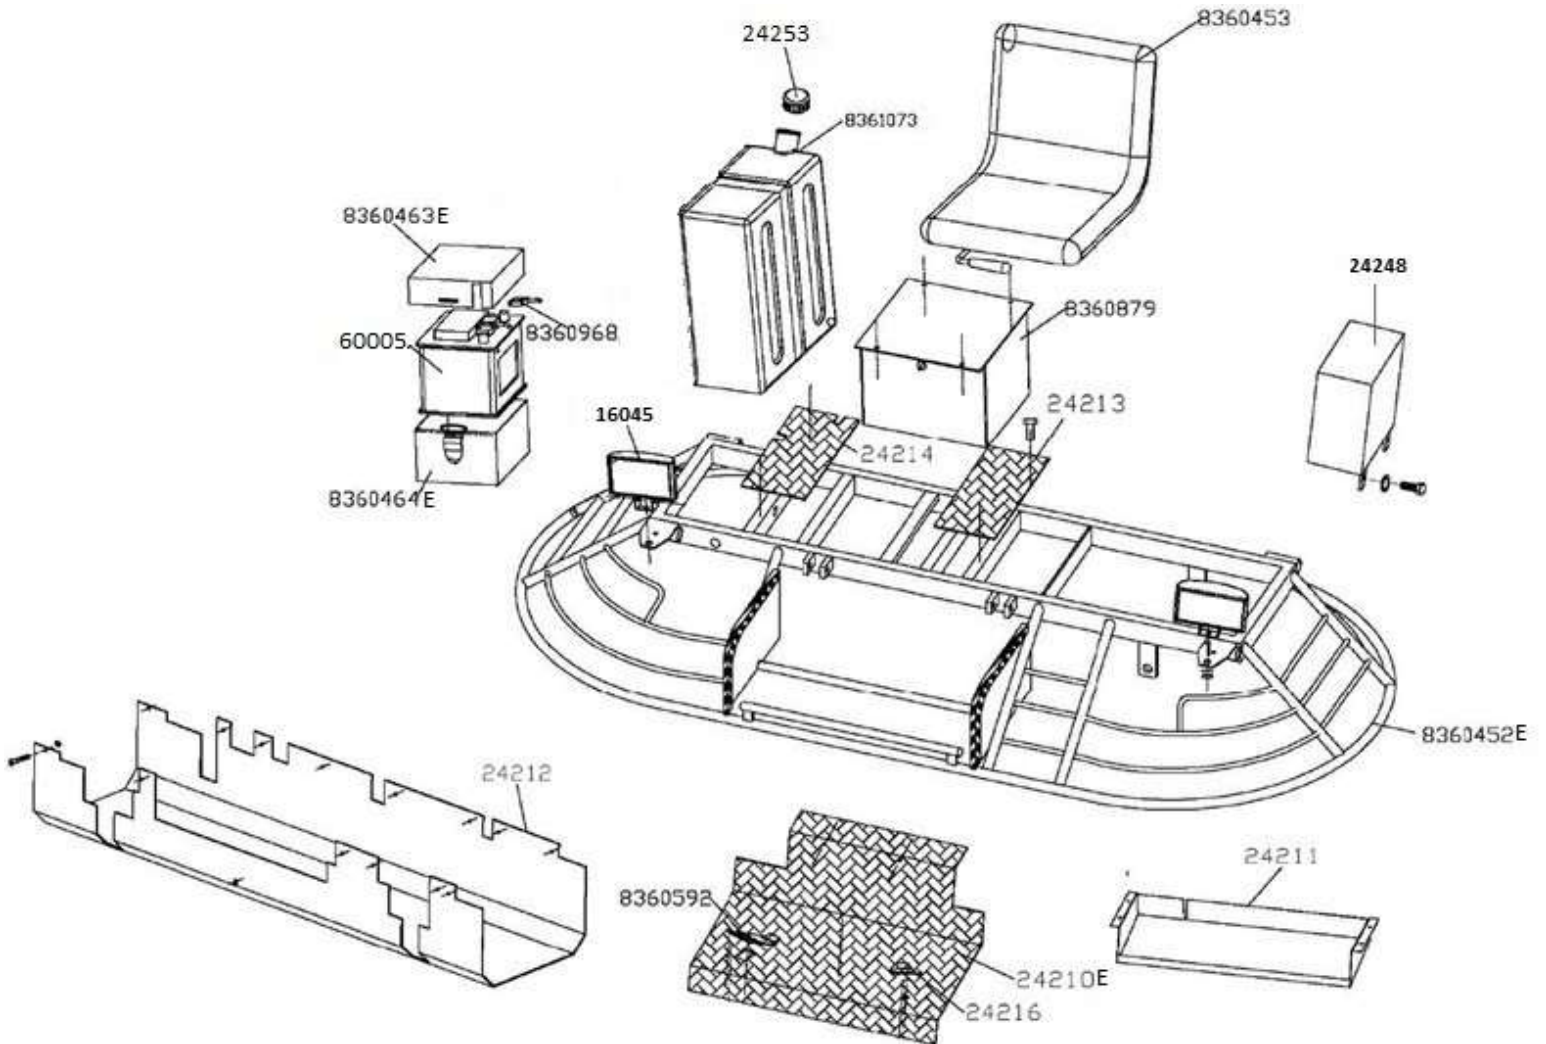

PARTS LIST 1 – RIDE ON TROWELS

BXR830, FRAME

Figure 1: Frame

BXR830, FRAME – PARTS LIST 1

Part #	Description	QTY	Remarks
8360452	GUARD RING	1	
24210E	FOOT BOARD	1	
24211	COVER BOARD, THROTTLE	1	
24212	COVER BOARD, BOTTOM	1	
24213	COVER BOARD	1	
24214	COVER BOARD	1	
8360879	TOOLBOX	1	
8360453	SEAT	1	
24248	COVER CLUTCH	1	
8361073	WATER TANK, PLASTIC	1	
24253	WATER CAP	1	
8360464E	BATTERY BOX	1	
60005	BATTERY	1	
8360463E	BATTERY COVER	1	
8360968	CONNECTOR, BATTERY	1	
8360592	THROTTLE CONTROL	1	
24216	SAFETY SWITCH	1	
16045	LED LIGHT	2	
25131	POLISHING SKIRT	1	NOT SHOWN

PARTS LIST 2 – RIDE ON TROWELS

BXR830, GAS POWER PLANT

Figure 2: Gas Power Plant

BXR830, GAS POWER PLANT – PARTS LIST 2

Part #	Description	QTY	Remarks
21400	HONDA GX690	1	
8361423	ENGINE MOUNTING BAR	1	
8361423A	ENGINE MOUNTING BAR	1	
8361424	ENGINE MOUNTING BAR	1	
8361424A	ENGINE MOUNTING BAR	1	
24200	CLUTCH	1	
8360060	WASHER	1	
8360061	BUSHING	1	
8360064	WASHER	1	
8360529	BOLT	1	
9155	KEY	1	
8361607	OIL PIPE	1	
24217	WASHER	1	
8361611	BOLT	1	
8361610	BOLT	1	
8360314	PULLEY	1	
24218	MOUNTING PLATE, PULLEY	1	
24219	ADJUST PLATE, PULLEY	1	
24201	BELT	2	
24239	BELT TENSIONER ASSEMBLY	1	