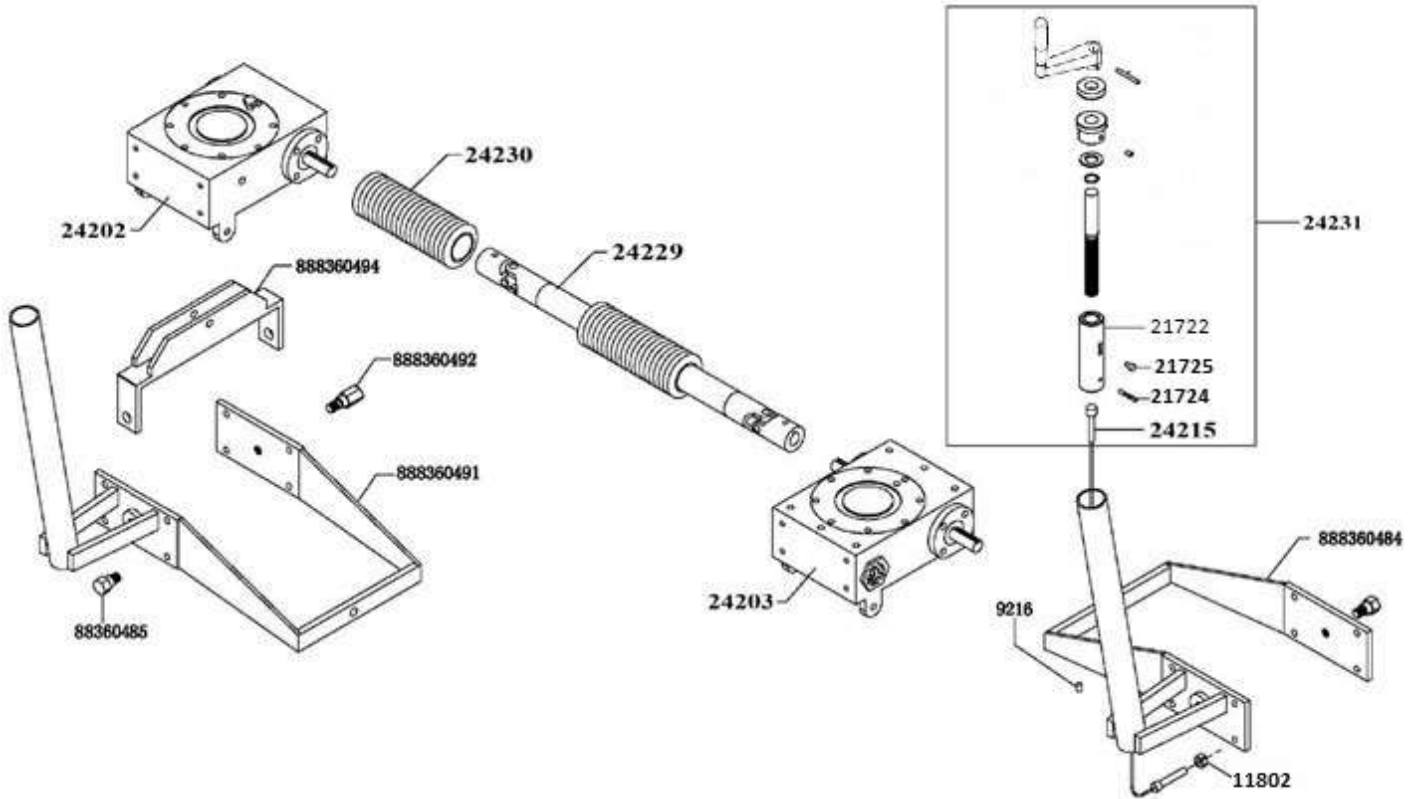

PARTS LIST 4 – RIDE ON TROWELS

BXR830, DRIVING SYSTEM

Figure 4: Driving System

BXR830, DRIVING SYSTEM – PARTS LIST 4

Part #	Description	QTY	Remarks
888361975	DRIVE LEVER, RIGHT	1	
888361976	DRIVE LEVER, LEFT	1	
888360501	T-CONNECTOR	2	
24220	BUSHING	4	
24221	BUSHING	4	
9030	LOCK PIN	2	
889502B	OIL CAP, STRAIGHT	2	NOT SHOWN
889502C	OIL CAP, 90 DEG	2	NOT SHOWN
24222	HANDLE GRIP	2	
24223	BUTTON, WATER SPRAY SYSTEM	1	
888360504	CONNECT SHAFT	1	
24224	CONNECT BEARING	6	
888360506	CONNECT SHAFT	2	
24225	U-CONNECTOR	6	
888360507	CONNECT SHAFT	2	
888360508	CONNECT SHAFT	2	
888360515	OSCILLATING SHAFT	1	
24226	BRACKET BEARING	1	
888360512	TUMBLE BOARD	1	
888360510	TRANSMISSION SHAFT	1	
888360511	TRANSMISSION SHAFT	1	
24227	BEARING	1	
24228	BEARING	1	
888360053	BEARING	1	
888369030	COTTER PIN	2	
888369259	NUT	6	
888369503	NUT	1	
888369504	LOCK WASHER	3	
888369506	PIN AND COTTER PIN	4	
888369507	BOLT	6	
888369508	THREADED ROD	6	
888369514	NUT	9	

PARTS LIST 5 – RIDE ON TROWELS

BXR830, STEERING AND BLADE PITCH SYSTEM

Figure 5: Steering and Blade Pitch System

BXR830, STEERING AND BLADE PITCH SYSTEM – PARTS LIST 5

Part #	Description	QTY	Remarks
24229	JOINT SHAFT	1	
24230	RUBBER COVER	2	
24202	GEARBOX, RIGHT	1	
24203	GEARBOX, LEFT	1	
888360491	BRACKET, RIGHT	1	
888360494	BRACKET	2	
888360485	BOLT	1	
888360492	BOLT	1	
888360484	BRACKET, LEFT	1	
21722	SLIDE BUSHING	2	
21725	SCREW	2	
21724	PIN	2	
24215	WIRE	2	
11802	LOCKNUT, M10	2	
9216	SCREW	2	