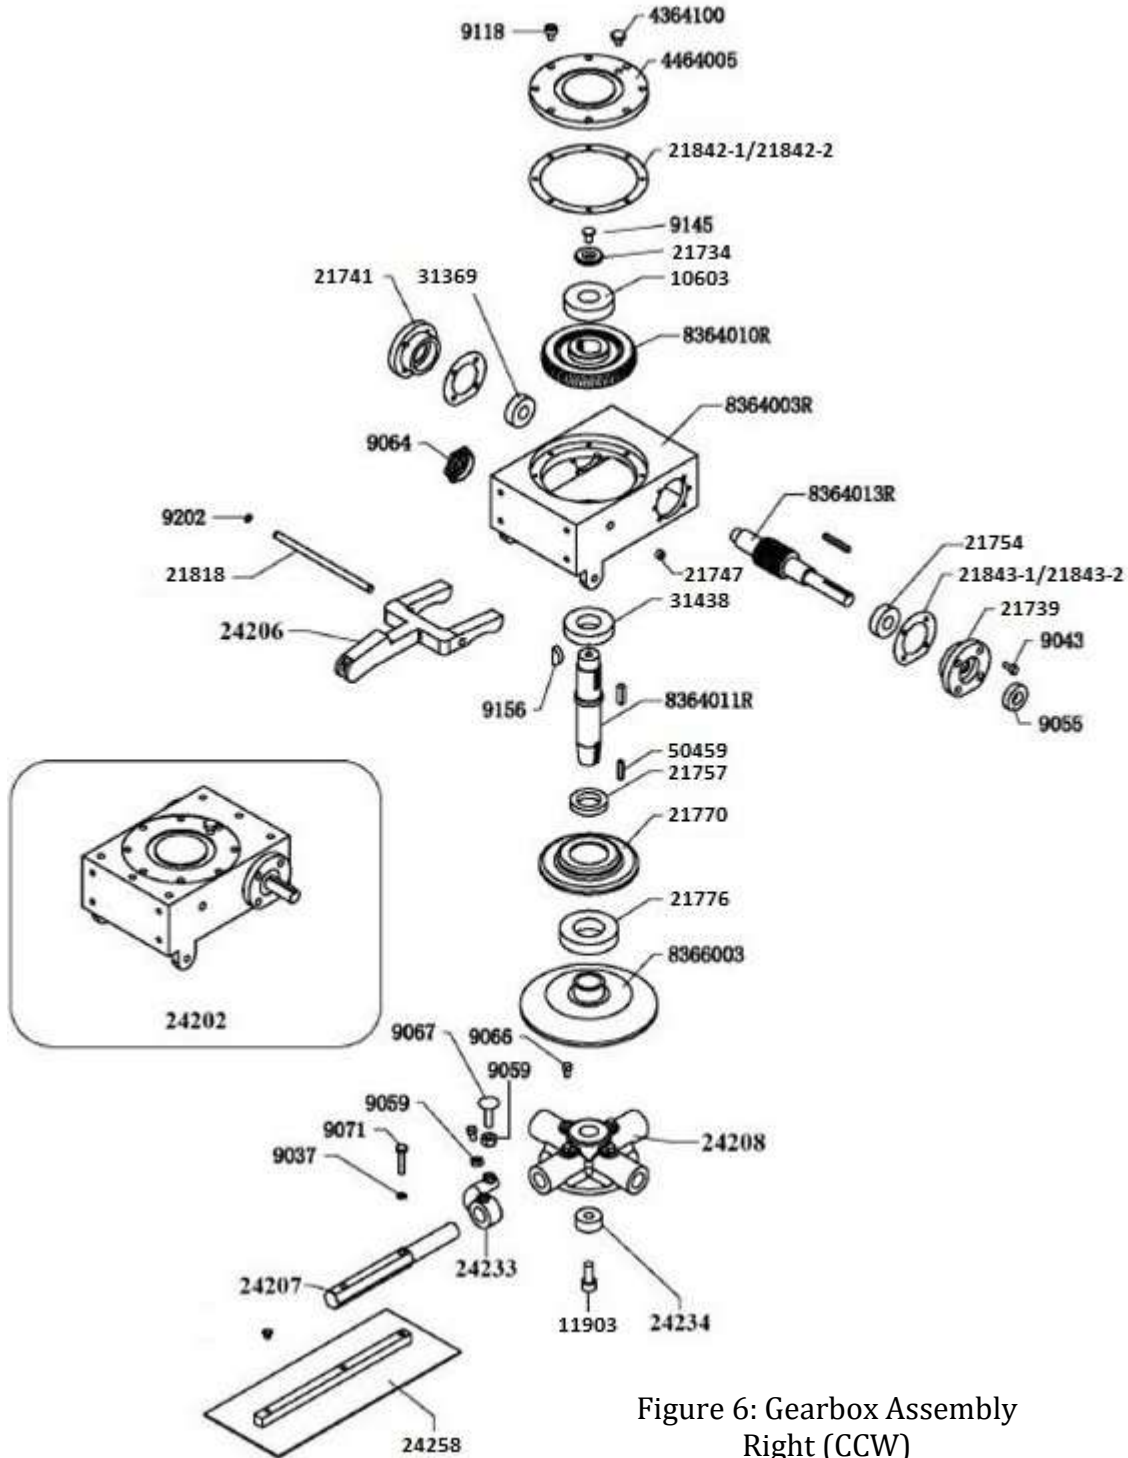

PARTS LIST 6 – RIDE ON TROWELS

BXR830, GEARBOX ASSEMBLY, RIGHT (CCW)