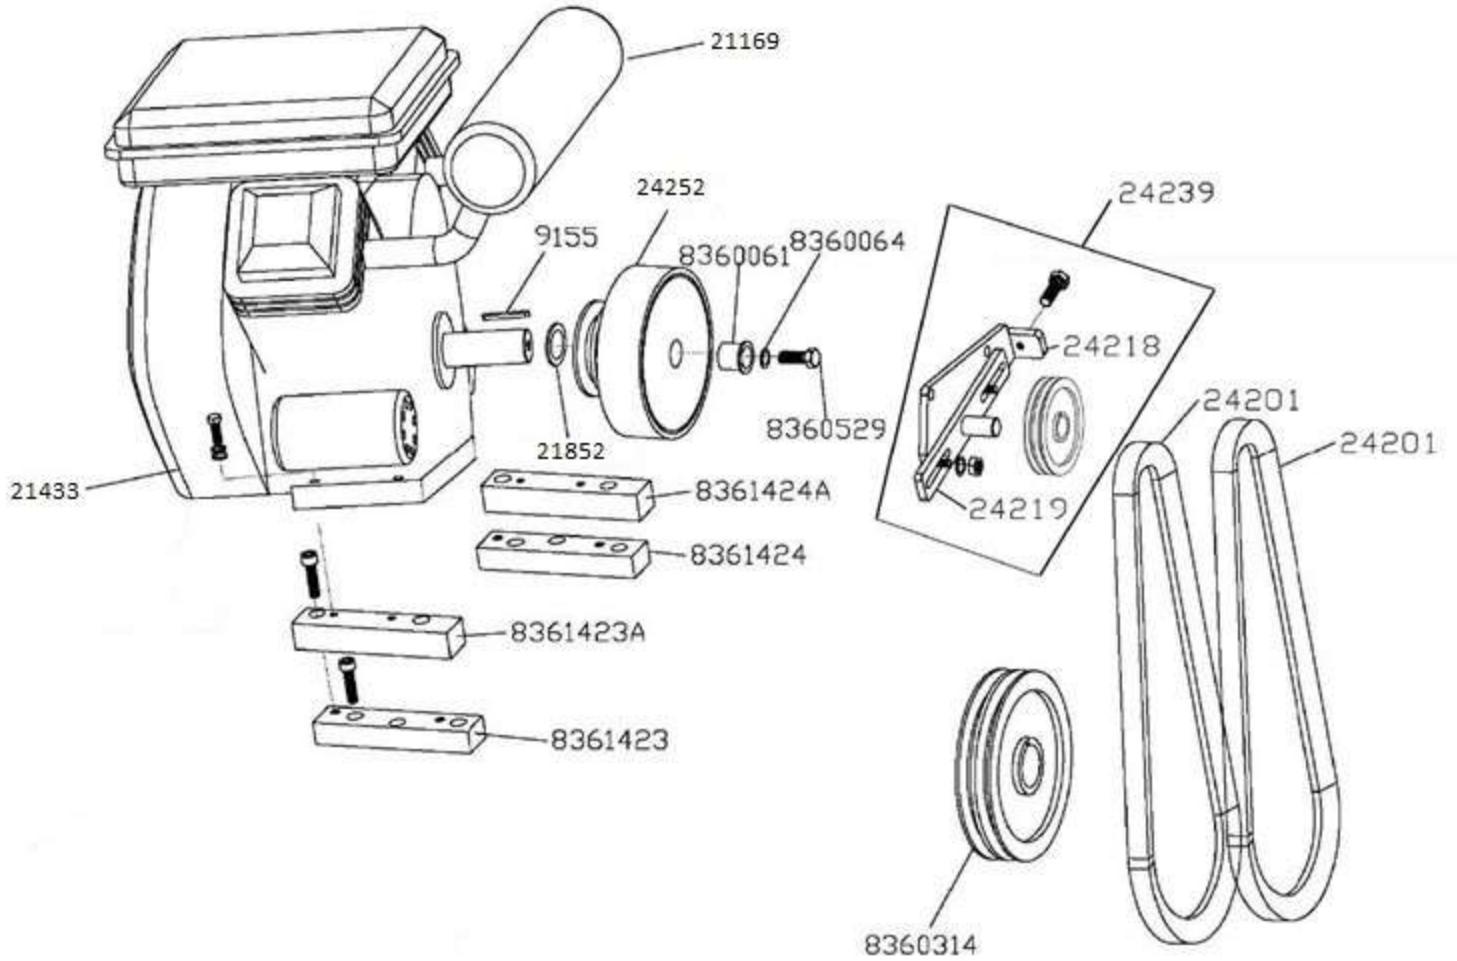

PARTS LIST 3 – RIDE ON TROWELS

BXR830, PROPANE POWER PLANT

Figure 3: Propane Power Plant

BXR830, PROPANE POWER PLANT – PARTS LIST 3

Part #	Description	QTY	Remarks
21433	B&S, 627CC, PROPANE	1	
8361423	ENGINE MOUNTING BAR	1	
8361423A	ENGINE MOUNTING BAR	1	
8361424	ENGINE MOUNTING BAR	1	
8361424A	ENGINE MOUNTING BAR	1	
24252	CLUTCH	1	
21852	SPACER	1	
8360061	BUSHING	1	
8360064	WASHER	1	
8360529	BOLT	1	
9155	KEY	1	
8360314	PULLEY	1	
24218	MOUNTING PLATE, PULLEY	1	
24219	ADJUST PLATE, PULLEY	1	
24201	BELT	2	
24239	BELT TENSIONER ASSEMBLY	1	
21169	CATALYTIC MUFFLER	1	
16177	EMISSION DATA ANALYZER	1	NOT SHOWN
21854	REGULATOR MOUNT BRACKET	1	NOT SHOWN
24251	WIRING	1	NOT SHOWN
24250	KIT: HOSES, REGULATOR	1	NOT SHOWN

PARTS LIST 4 – RIDE ON TROWELS

BXR830, DRIVING SYSTEM

Figure 4: Driving System

BXR830, DRIVING SYSTEM – PARTS LIST 4

Part #	Description	QTY	Remarks
888361975	DRIVE LEVER, RIGHT	1	
888361976	DRIVE LEVER, LEFT	1	
888360501	T-CONNECTOR	2	
24220	BUSHING	4	
24221	BUSHING	4	
9030	LOCK PIN	2	
889502B	OIL CAP, STRAIGHT	2	NOT SHOWN
889502C	OIL CAP, 90 DEG	2	NOT SHOWN
24222	HANDLE GRIP	2	
24223	BUTTON, WATER SPRAY SYSTEM	1	
888360504	CONNECT SHAFT	1	
24224	CONNECT BEARING	6	
888360506	CONNECT SHAFT	2	
24225	U-CONNECTOR	6	
888360507	CONNECT SHAFT	2	
888360508	CONNECT SHAFT	2	
888360515	OSCILLATING SHAFT	1	
24226	BRACKET BEARING	1	
888360512	TUMBLE BOARD	1	
888360510	TRANSMISSION SHAFT	1	
888360511	TRANSMISSION SHAFT	1	
24227	BEARING	1	
24228	BEARING	1	
888360053	BEARING	1	
888369030	COTTER PIN	2	
888369259	NUT	6	
888369503	NUT	1	
888369504	LOCK WASHER	3	
888369506	PIN AND COTTER PIN	4	
888369507	BOLT	6	
888369508	THREADED ROD	6	
888369514	NUT	9	