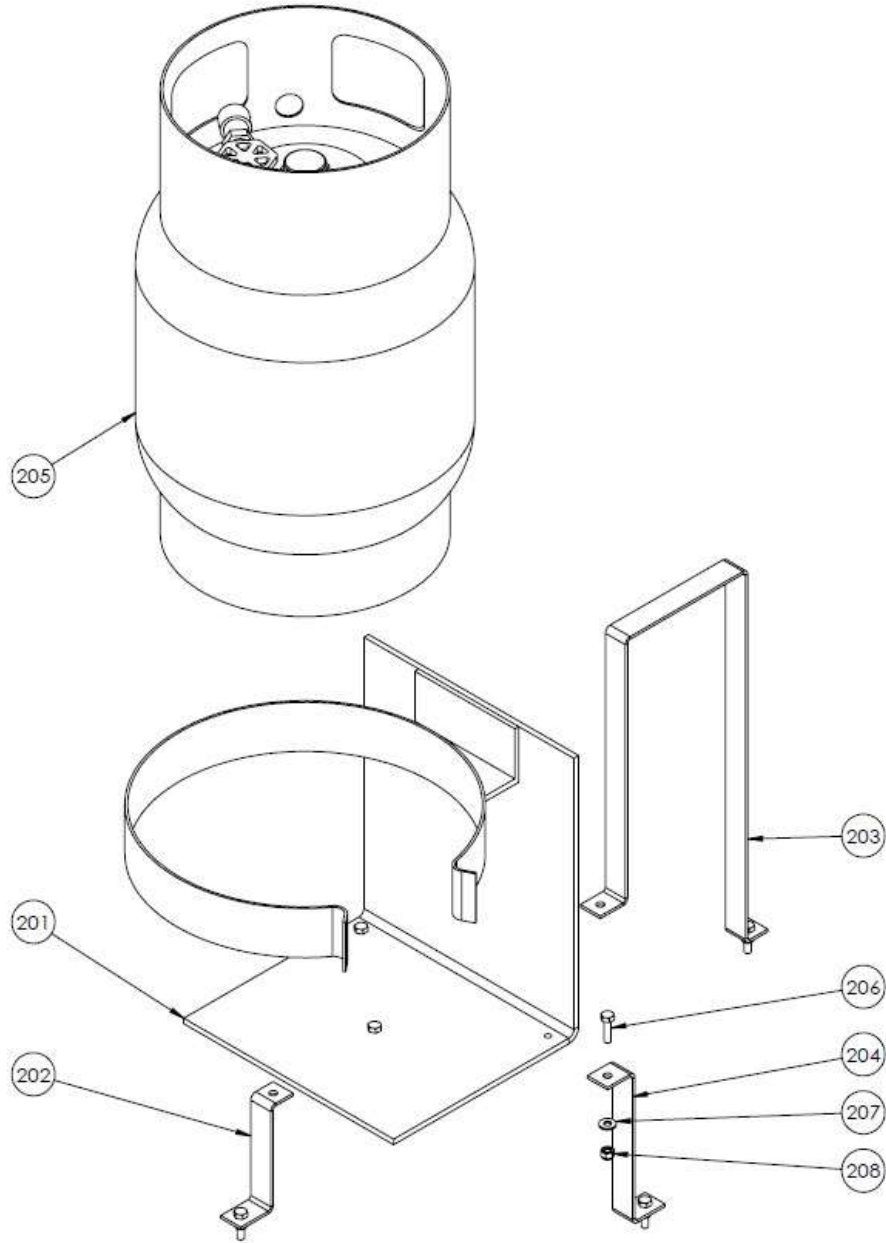

PARTS LIST 10 – RIDE ON TROWELS

BXR830, FUEL TANK

Figure 10: Fuel Tank

BXR830, FUEL TANK – PARTS LIST 10

Item #	Part #	Description	QTY	Remarks
1	18157-4	WATER TANK BRACKET	1	
2	10192	GAS TANK HOLD DOWN BAR	1	
3	11043	WASHER, 1/4"	12	
4	11832	THREADED ROD, 1/4"-20 x 13"	4	
5	14596	HWHS 1/4"-20 x 1/2" LG THREAD CUTTING	2	
6	18150	GAS TANK	1	
7	50316	HHCS 1/4"-20 UNC x 1" LG	8	
8	11831	CARB CANISTER BRACKET	1	
9	18126	CARB CANISTER	1	
10	18124	CARB CANISTER BRACKET	2	
11	30141	LOCKNUT, 1/4"-20	16	
12	18157-3	SUPPORT	2	
13	18157-2	SUPPORT	1	
14	18157-1	GAS TANK BASE	1	

PARTS LIST 11 – RIDE ON TROWELS

BXR830, PROPANE TANK

Figure 11: Propane Tank

BXR830, PROPANE TANK – PARTS LIST 11

Item #	Part #	Description	QTY	Remarks
201	24249	PROPANE TANK MOUNT	1	
202	18157-2	SUPPORT	1	
203	18157-4	WATER TANK BRACKET	1	
204	18157-3	SUPPORT	2	
205	24263	PROPANE TANK	1	
206	50316	HHCS 1/4"-20 x 1" LG	7	
207	11043	WASHER, 1/4"	7	
208	30141	LOCKNUT, 1/4"-20	7	

PARTS LIST 12 – RIDE ON TROWELS

BXR830, STANDARD TRANSPORTER

Figure 12: Transporter

BXR830, STANDARD TRANSPORTER – PARTS LIST 12

Item #	Part #	Description	QTY	Remarks
1	22594	TRANSPORTER FRAME	1	
3	11200	3/8" WASHER	1	
4	12859	HHCS, 3/8-16 UNC X 2" LC	1	
5	10317	3/8-16 LOCKNUT, NYLON	1	
6	13198	WHEEL 16" DIA X 4" HUB	2	
7	12487	HITCH PIN LARGE 3-1/2" LG	2	
8	50265	COTTER PIN 1/8" DIA	2	
9	10509	HANDLE GRIP	2	
10	14717	PICKUP BAR	1	
11	14715	TRANSPORTER BRACKET	2	
12	14716	CHAIN LINK W/ 3/8" WASHER	1	