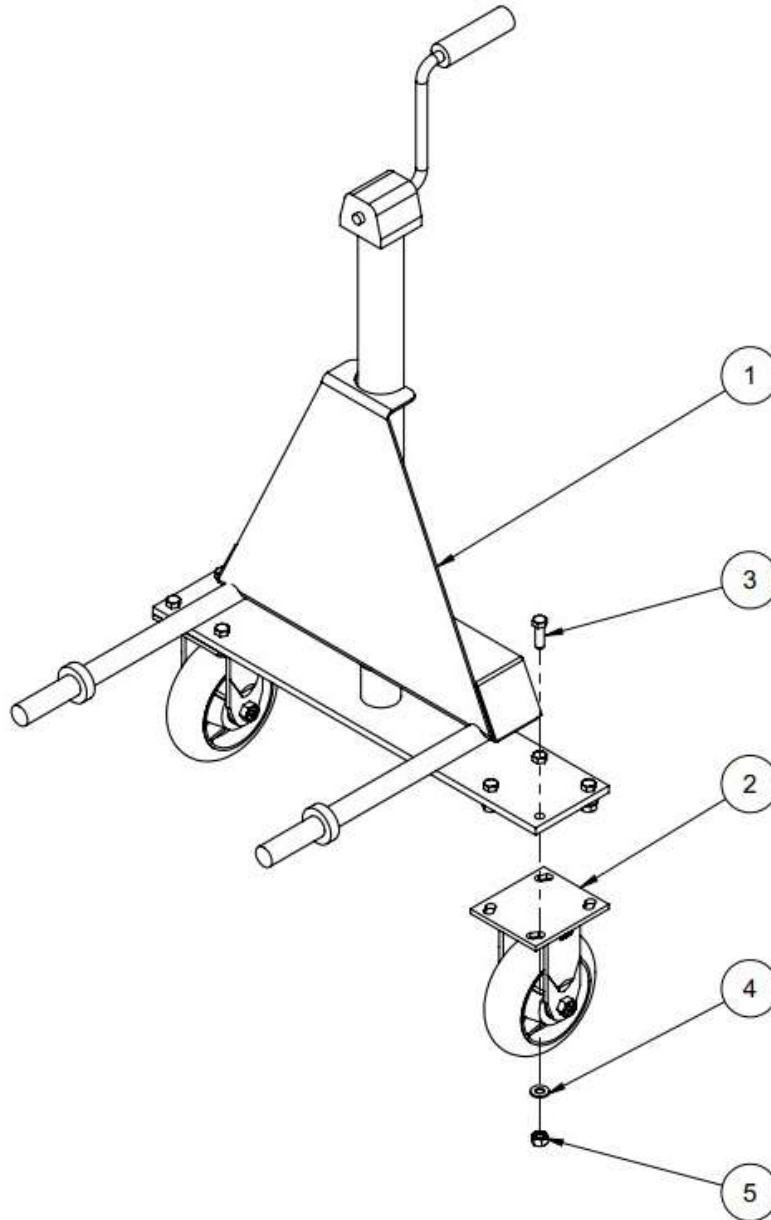

PARTS LIST 12 – RIDE ON TROWELS

BXR830, STANDARD TRANSPORTER

Figure 12: Transporter

BXR830, STANDARD TRANSPORTER – PARTS LIST 12

Item #	Part #	Description	QTY	Remarks
1	22594	TRANSPORTER FRAME	1	
3	11200	3/8" WASHER	1	
4	12859	HHCS, 3/8-16 UNC X 2" LC	1	
5	10317	3/8-16 LOCKNUT, NYLON	1	
6	13198	WHEEL 16" DIA X 4" HUB	2	
7	12487	HITCH PIN LARGE 3-1/2" LG	2	
8	50265	COTTER PIN 1/8" DIA	2	
9	10509	HANDLE GRIP	2	
10	14717	PICKUP BAR	1	
11	14715	TRANSPORTER BRACKET	2	
12	14716	CHAIN LINK W/ 3/8" WASHER	1	

PARTS LIST 13 – RIDE ON TROWELS

BXR830, FRAME MOUNT TRANSPORTER

Figure 13: Transporter

BXR830, FRAME MOUNT TRANSPORTER – PARTS LIST 13

Item #	Part #	Description	QTY	Remarks
-	25120	TRANSPORTER, COMPLETE, INCLUDES BOTH SIDES	1	
-	25128	TRANSPORTER ASSEMBLY, SWIVEL CASTOR SIDE	1	
-	25129	TRANSPORTER ASSEMBLY, RIGID CASTOR SIDE	1	
1	25125	TRANSPORTER FRAME	1	
2	25124	RIGID, 6" CASTER WHEEL	2	
	25123	SWIVEL, 6" CASTER WHEEL	2	
3	14989	HHCS, M10-1.5x30MM	8	
4	41516	WASHER, M10	8	
5	11802	LOCKNUT, M10-1.5	8	