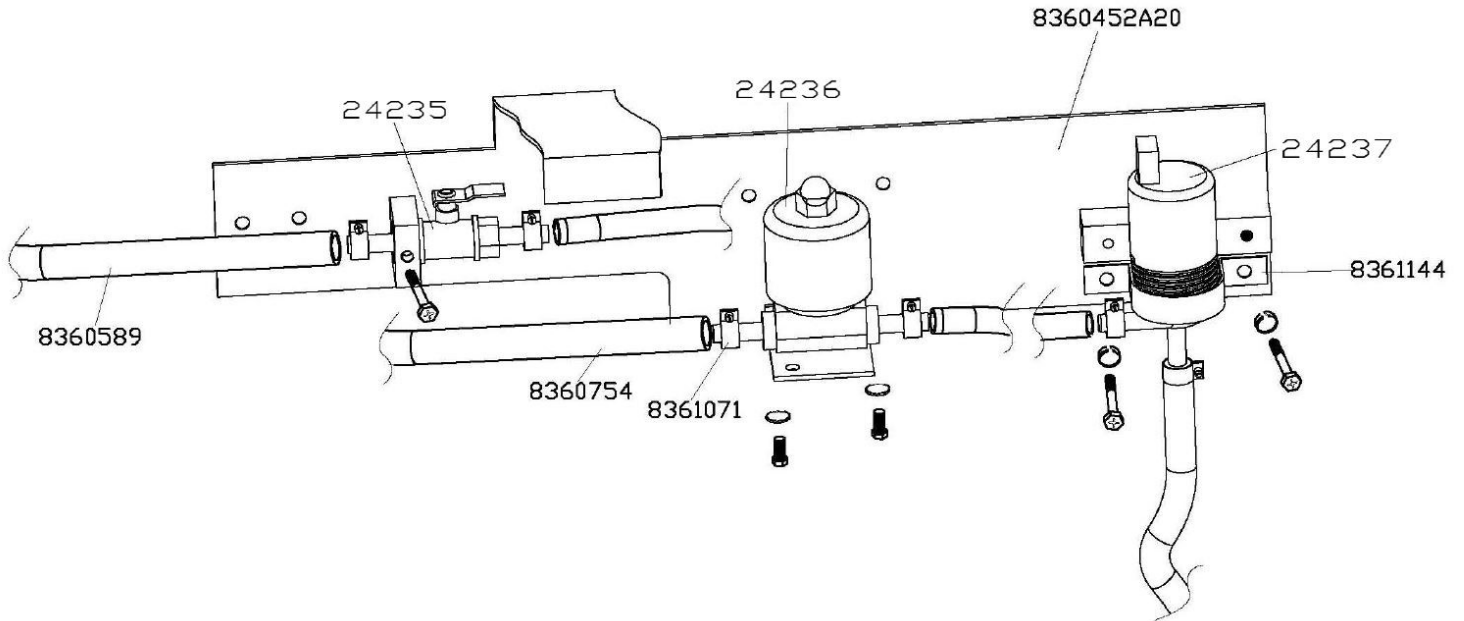

PARTS LIST 8 – RIDE ON TROWELS

BXR830, SPRAY SYSTEM

Figure 8: Spray System

BXR830, SPRAY SYSTEM – PARTS LIST 8

Part #	Description	QTY	Remarks
8360589	HOSE, GAS	2	
24235	VALVE	1	
8360754	WATER PIPE	2	
8361071	JOINT	6	
24236	SOLENOID PILOT ACTUATED VALVE	1	
24237	WATER PUMP	1	
8361144	MOUNTING PLATE, WATER PUMP	1	