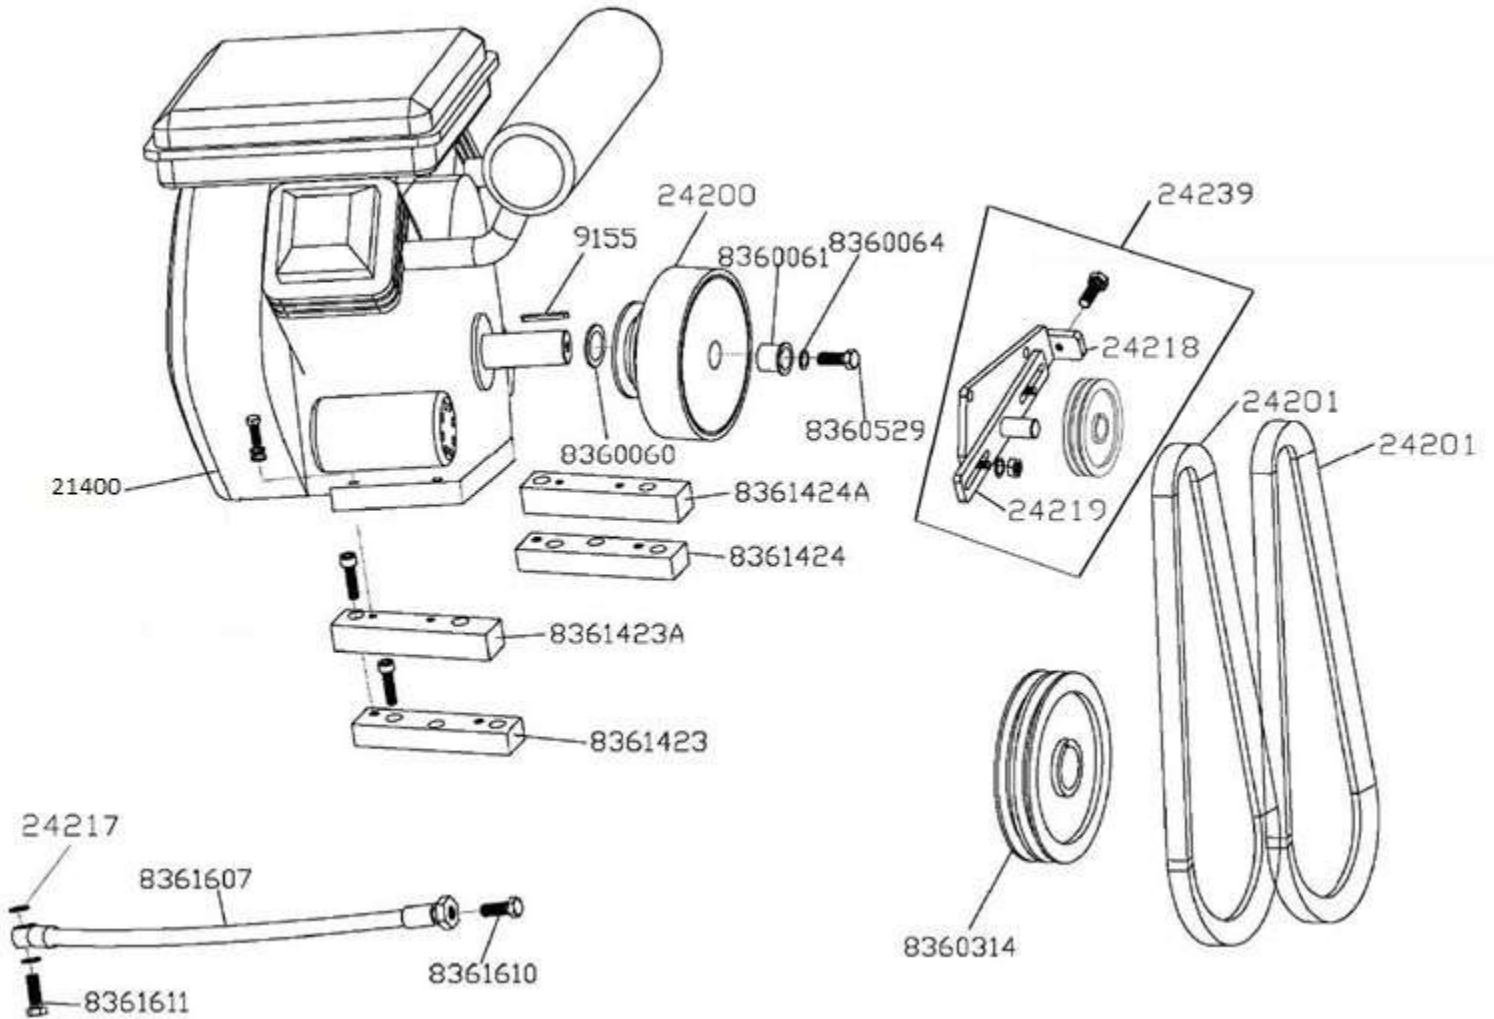

PARTS LIST 1 – RIDE ON TROWELS

BXR830, FRAME

Figure 1: Frame

BXR830, FRAME – PARTS LIST 1

Part #	Description	QTY	Remarks
8360452	GUARD RING	1	
24210E	FOOT BOARD	1	
24211	COVER BOARD, THROTTLE	1	
24212	COVER BOARD, BOTTOM	1	
24213	COVER BOARD	1	
24214	COVER BOARD	1	
8360879	TOOLBOX	1	
8360453	SEAT	1	
24248	COVER CLUTCH	1	
8361073	WATER TANK, PLASTIC	1	
24253	WATER CAP	1	
8360464E	BATTERY BOX	1	
60005	BATTERY	1	
8360463E	BATTERY COVER	1	
8360968	CONNECTOR, BATTERY	1	
8360592	THROTTLE CONTROL	1	
24216	SAFETY SWITCH	1	
16045	LED LIGHT	2	
25131	POLISHING SKIRT	1	NOT SHOWN

PARTS LIST 2 – RIDE ON TROWELS

BXR830, GAS POWER PLANT

Figure 2: Gas Power Plant

BXR830, GAS POWER PLANT – PARTS LIST 2

Part #	Description	QTY	Remarks
21400	HONDA GX690	1	
8361423	ENGINE MOUNTING BAR	1	
8361423A	ENGINE MOUNTING BAR	1	
8361424	ENGINE MOUNTING BAR	1	
8361424A	ENGINE MOUNTING BAR	1	
24200	CLUTCH	1	
8360060	WASHER	1	
8360061	BUSHING	1	
8360064	WASHER	1	
8360529	BOLT	1	
9155	KEY	1	
8361607	OIL PIPE	1	
24217	WASHER	1	
8361611	BOLT	1	
8361610	BOLT	1	
8360314	PULLEY	1	
24218	MOUNTING PLATE, PULLEY	1	
24219	ADJUST PLATE, PULLEY	1	
24201	BELT	2	
24239	BELT TENSIONER ASSEMBLY	1	