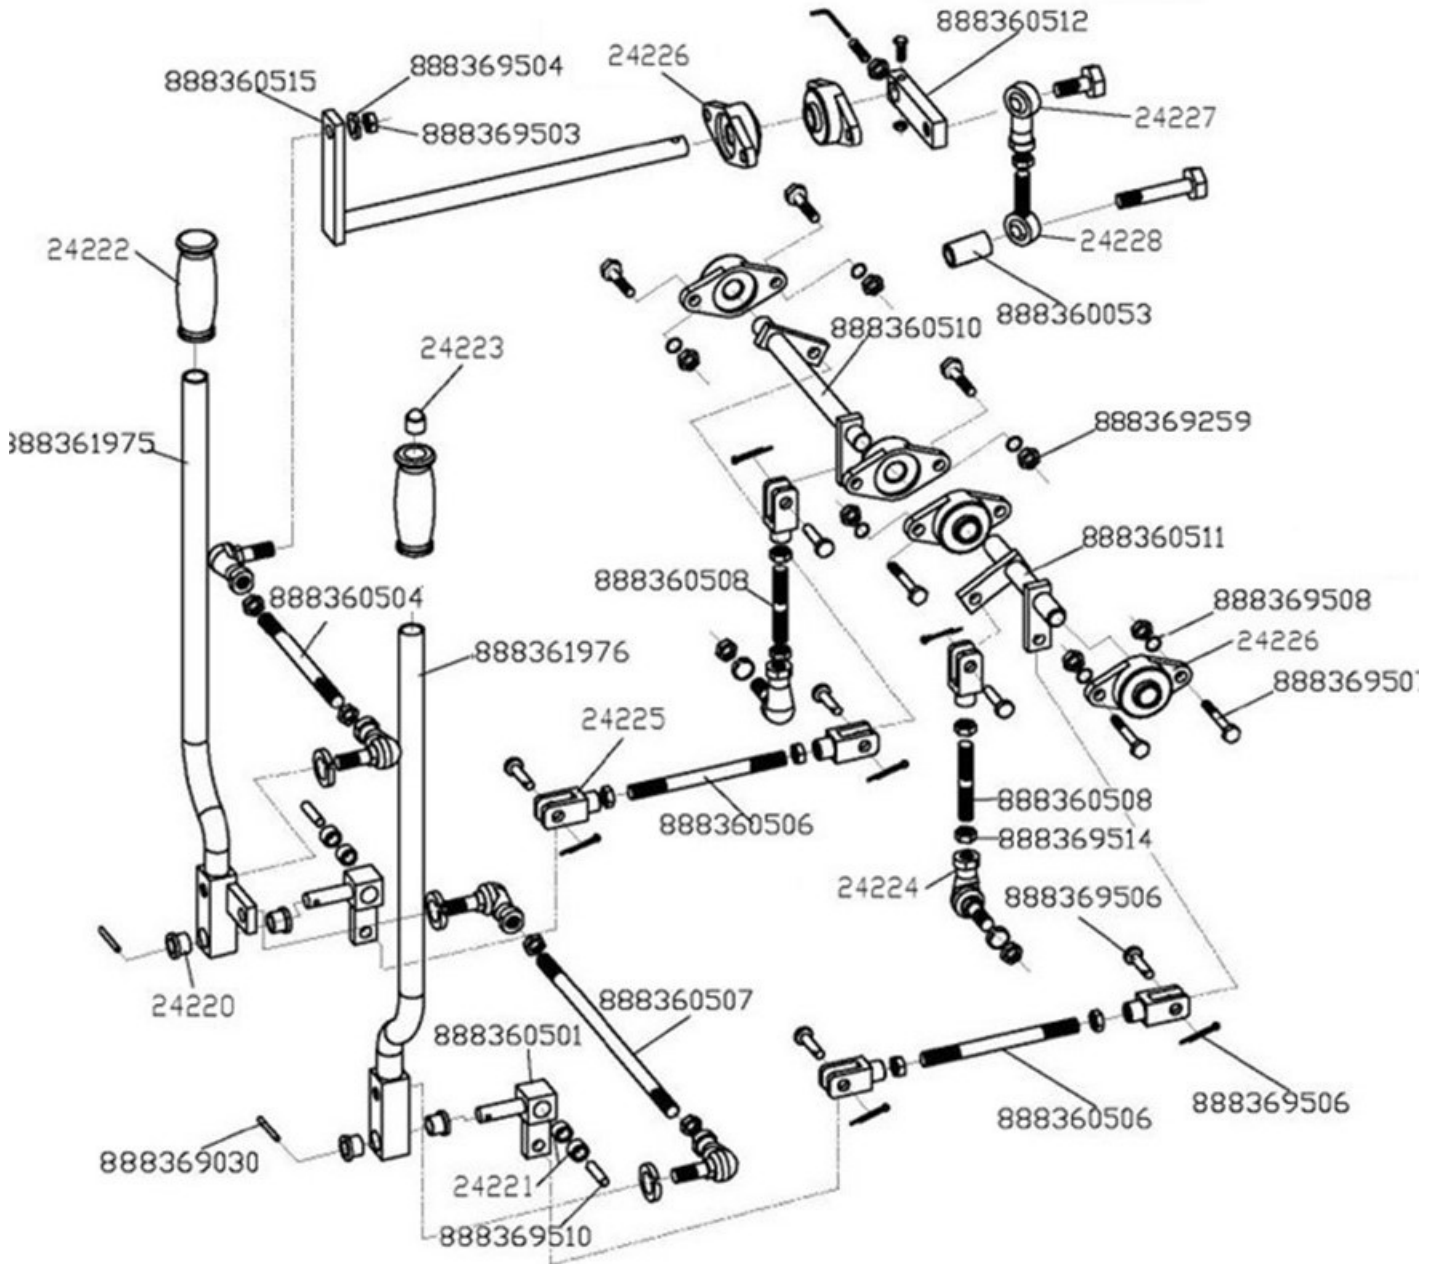

PARTS LIST 2 – RIDE ON TROWELS

BXR830, GAS POWER PLANT

Figure 2: Gas Power Plant

BXR830, GAS POWER PLANT – PARTS LIST 2

Part #	Description	QTY	Remarks
21400	HONDA GX690	1	
8361423	ENGINE MOUNTING BAR	1	
8361423A	ENGINE MOUNTING BAR	1	
8361424	ENGINE MOUNTING BAR	1	
8361424A	ENGINE MOUNTING BAR	1	
24200	CLUTCH	1	
8360060	WASHER	1	
8360061	BUSHING	1	
8360064	WASHER	1	
8360529	BOLT	1	
9155	KEY	1	
8361607	OIL PIPE	1	
24217	WASHER	1	
8361611	BOLT	1	
8361610	BOLT	1	
8360314	PULLEY	1	
24218	MOUNTING PLATE, PULLEY	1	
24219	ADJUST PLATE, PULLEY	1	
24201	BELT	2	
24239	BELT TENSIONER ASSEMBLY	1	

PARTS LIST 4 – RIDE ON TROWELS

BXR830, DRIVING SYSTEM

Figure 4: Driving System

BXR830, DRIVING SYSTEM – PARTS LIST 4

Part #	Description	QTY	Remarks
888361975	DRIVE LEVER, RIGHT	1	
888361976	DRIVE LEVER, LEFT	1	
888360501	T-CONNECTOR	2	
24220	BUSHING	4	
24221	BUSHING	4	
9030	LOCK PIN	2	
889502B	OIL CAP, STRAIGHT	2	NOT SHOWN
889502C	OIL CAP, 90 DEG	2	NOT SHOWN
24222	HANDLE GRIP	2	
24223	BUTTON, WATER SPRAY SYSTEM	1	
888360504	CONNECT SHAFT	1	
24224	CONNECT BEARING	6	
888360506	CONNECT SHAFT	2	
24225	U-CONNECTOR	6	
888360507	CONNECT SHAFT	2	
888360508	CONNECT SHAFT	2	
888360515	OSCILLATING SHAFT	1	
24226	BRACKET BEARING	1	
888360512	TUMBLE BOARD	1	
888360510	TRANSMISSION SHAFT	1	
888360511	TRANSMISSION SHAFT	1	
24227	BEARING	1	
24228	BEARING	1	
888360053	BEARING	1	
888369030	COTTER PIN	2	
888369259	NUT	6	
888369503	NUT	1	
888369504	LOCK WASHER	3	
888369506	PIN AND COTTER PIN	4	
888369507	BOLT	6	
888369508	THREADED ROD	6	
888369514	NUT	9	