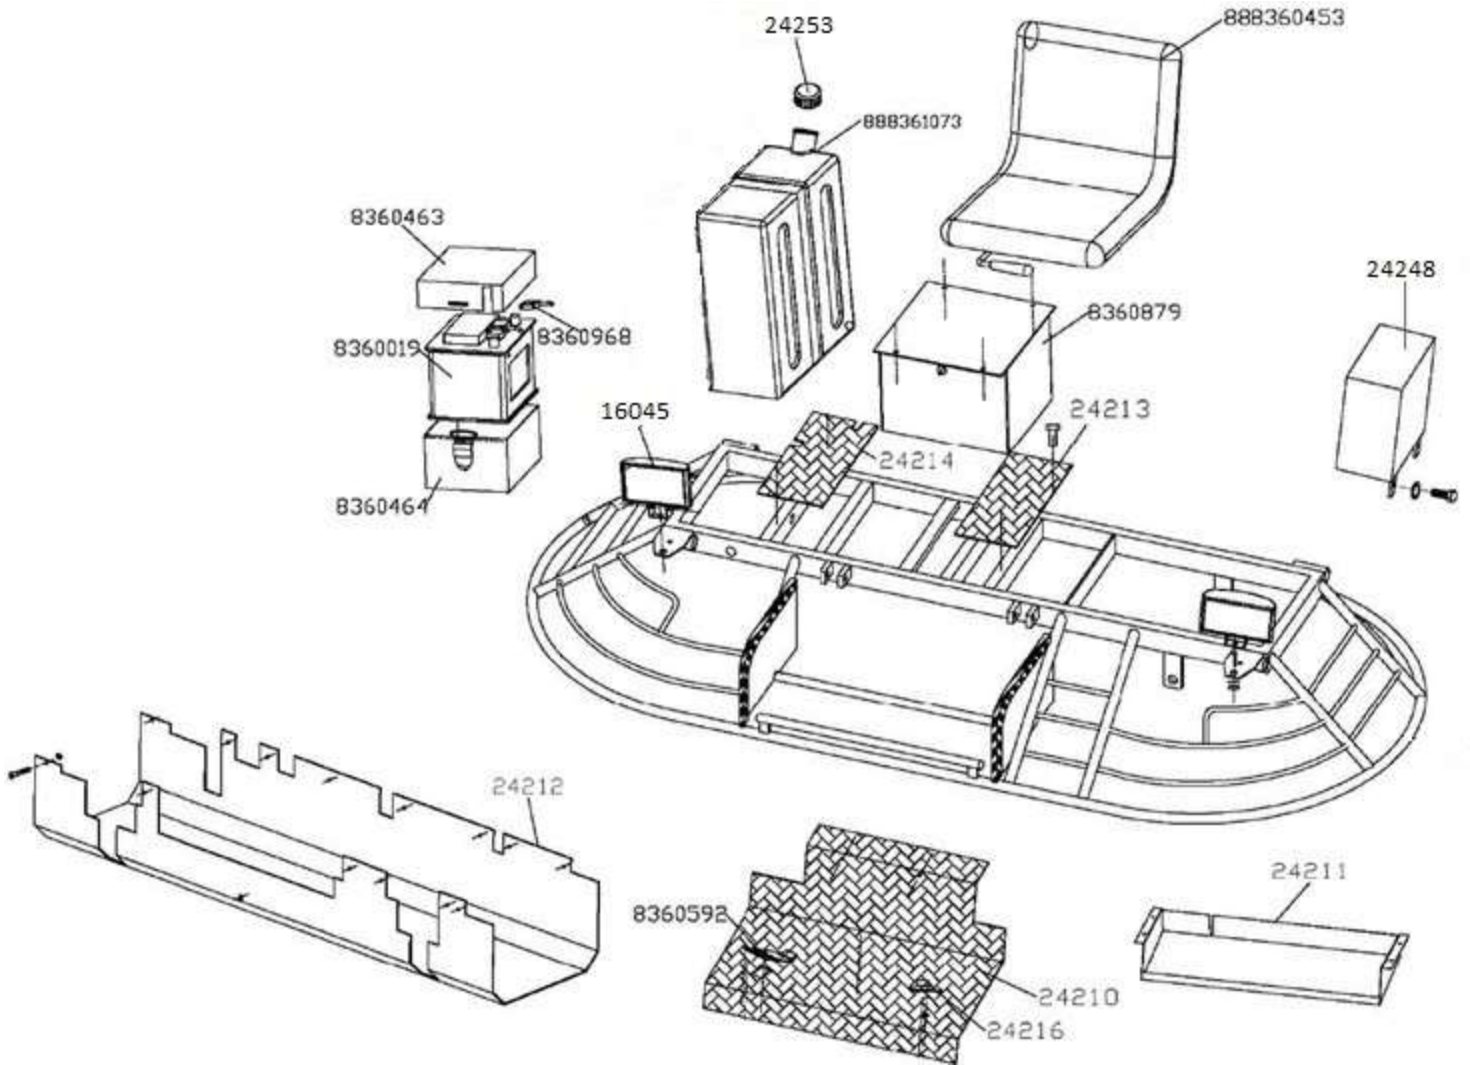

### **BXR836, FRAME**

Figure 1: Frame

**BXR836, FRAME – PARTS LIST 1**

Part #	Description	QTY	Remarks
24210	FOOT BOARD	1	
24211	COVER BOARD, THROTTLE	1	
24212	COVER BOARD, BOTTOM	1	
24213	COVER BOARD	1	
24214	COVER BOARD	1	
8360879	TOOLBOX	1	
8360453	SEAT	1	
24248	COVER, CLUTCH	1	
888361073	WATER TANK, PLASTIC	1	
24253	WATER TANK CAP	1	
8360464	BATTERY BOX	1	
8360019	BATTERY	1	
8360463	BATTERY COVER	1	
8360968	CONNECTOR, BATTERY	1	
8360592	THROTTLE CONTROL	1	
24216	SAFETY SWITCH	1	
16045	LED LIGHT	2	