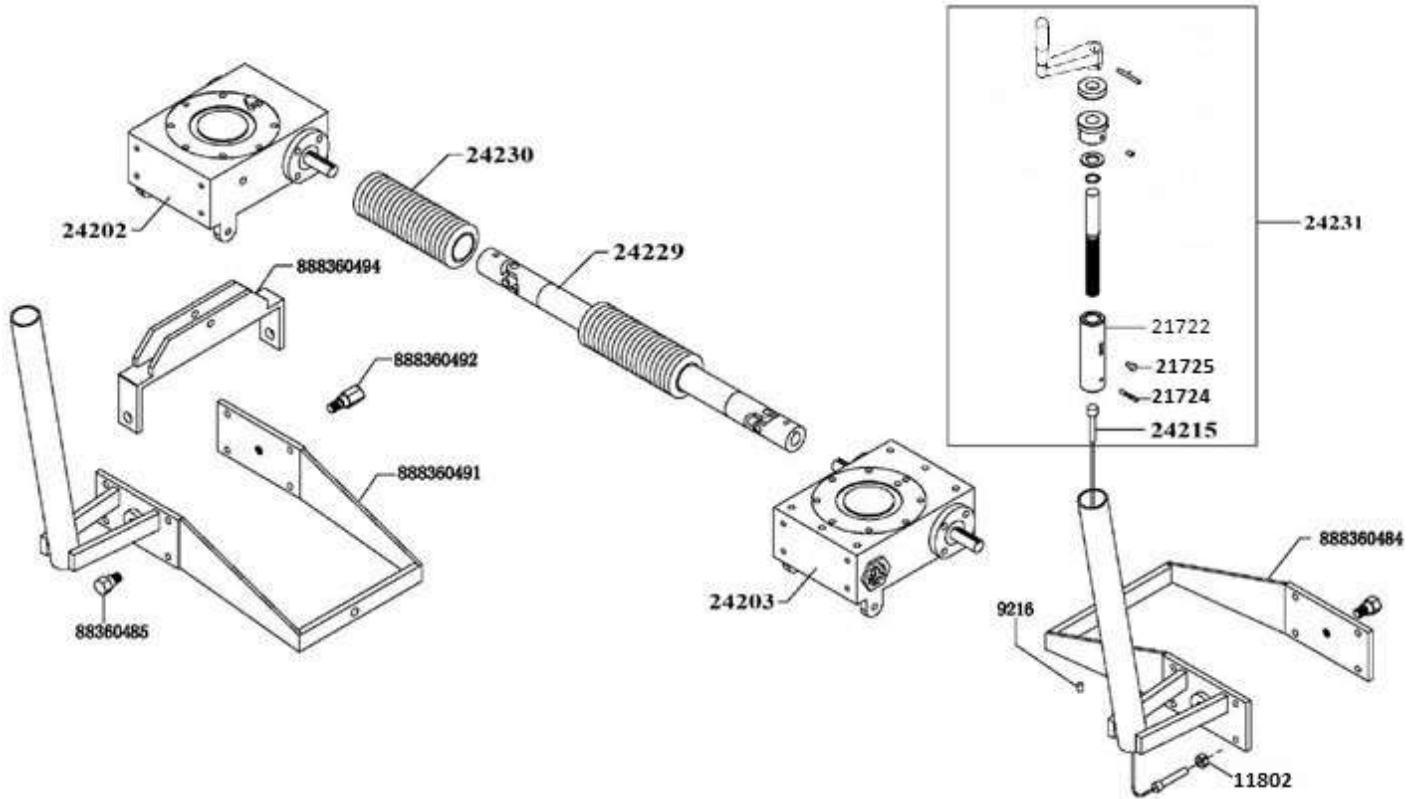

### **BXR836, STEERING AND BLADE PITCH SYSTEM**

Figure 5: Steering and Blade Pitch System

**BXR836, STEERING AND BLADE PITCH SYSTEM – PARTS LIST 5**

Part #	Description	QTY	Remarks
24229	JOINT SHAFT	1	
24230	RUBBER COVER	2	
24202	GEARBOX, RIGHT	1	
24203	GEARBOX, LEFT	1	
888360491	BRACKET, RIGHT	1	
888360494	BRACKET	2	
888360485	BOLT	1	
888360492	BOLT	1	
888360484	BRACKET, LEFT	1	
21722	SLIDE BUSHING	2	
21725	SCREW	1	
21724	PIN	2	
24215	WIRE	2	
11802	LOCKNUT, M10	2	
9216	SCREW	2	