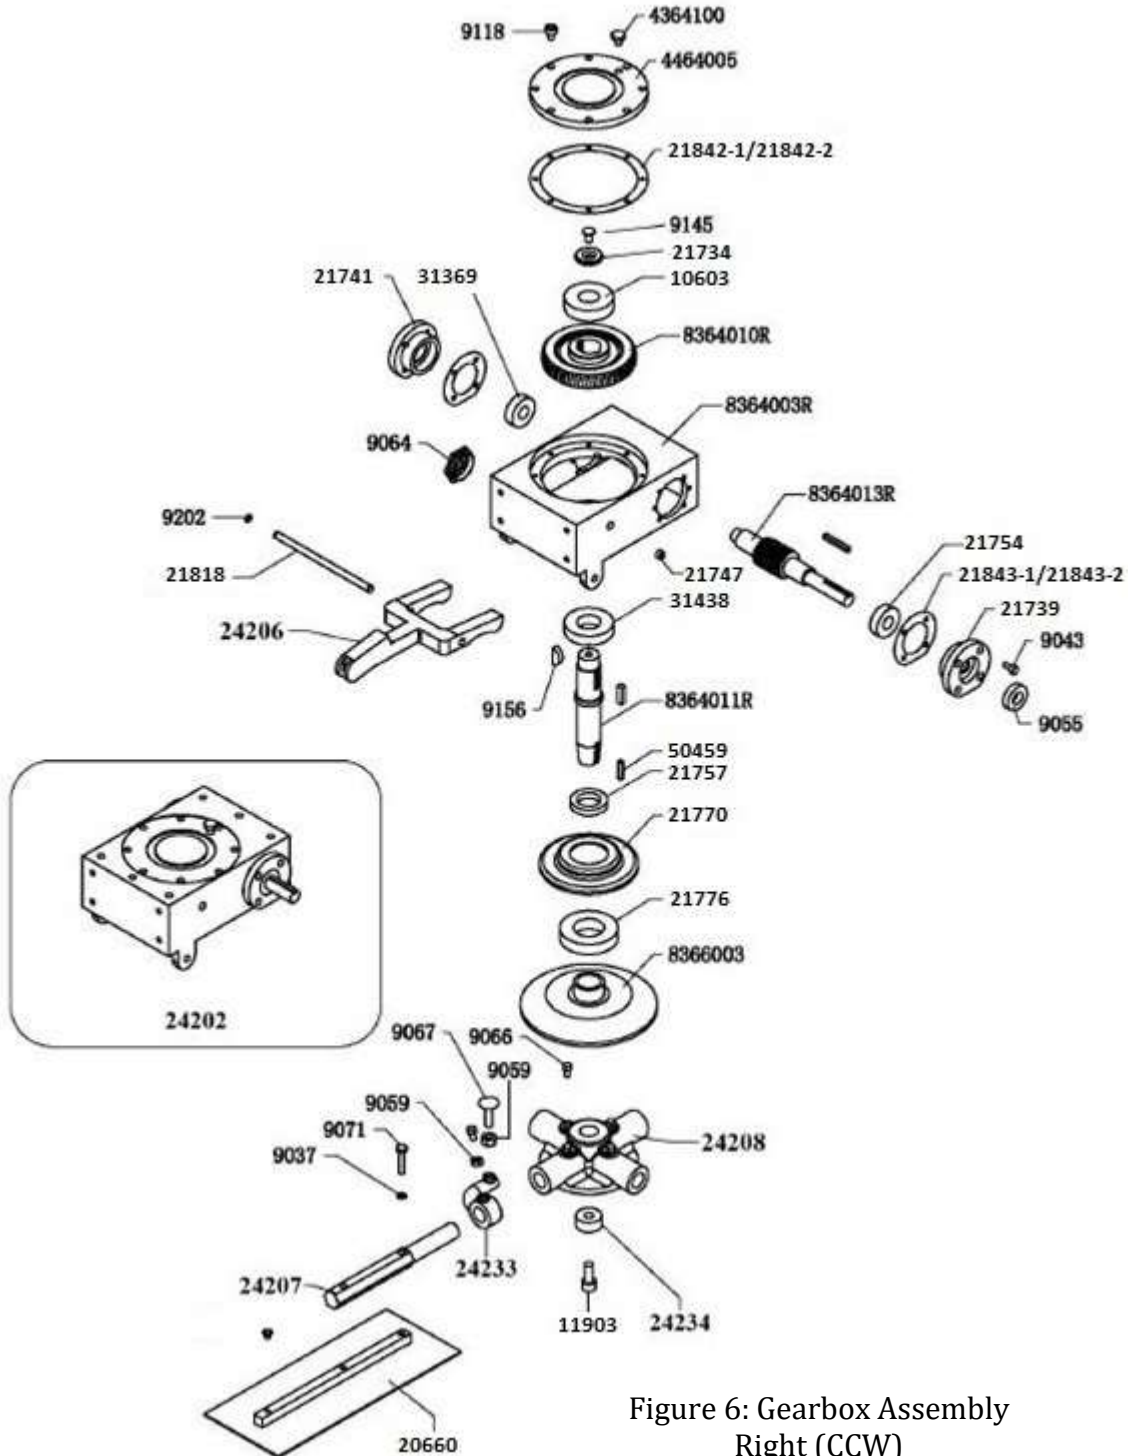

### **BXR836, GEARBOX ASSEMBLY, RIGHT (CCW)**

Figure 6: Gearbox Assembly  
Right (CCW)

**BXR836, GEARBOX ASSEMBLY RIGHT (CCW) – PARTS LIST 6**

Part #	Description	QTY	Remarks
8364003R	GEARBOX CASING	1	
4464005	GEARBOX COVER	1	
8364010R	BRONZE GEAR	1	
8364013R	COUNTER SHAFT	1	
8354011R	MAIN SHAFT	1	
21842-1 21842-2	SHIMMING	1	
21734	PRESSURE WASHER	1	
21843-1 21843-2	SHIMMING	2	
21739	BEARING FLANGE	1	
21741	BEARING END CAP	1	
4364100	RELEASE VALVE	1	
9118	SCREW	8	
9145	SCREW	1	
10603	BEARING	1	
31369	BEARING	1	
21754	BEARING	1	
9043	SCREW	1	
9055	SEAL	1	
9064	GLASS EYE	1	
21747	PLUG	1	
9156	KEY	1	
24206	YOKE ARM	1	
21818	SHAFT, YOKE ARM	1	
9202	RETAINER RING	1	
21770	PRESSURE PLATE COVER	1	
8366003	PRESSURE PLATE	1	
24208	RIGHT SPIDER PLATE	1	
24232	LIFT LEVER	4	
24234	BUSHING	1	
24207	TROWEL ARM	4	
9059	NUT	8	
9066	SCREW	8	
9067	BOLT	4	
11903	BOLT	1	
21776	BEARING	1	
21757	SEAL	1	
50459	KEY	1	
31438	BEARING	1	
20660	BLADE, FINISH, 6"x14"	4	