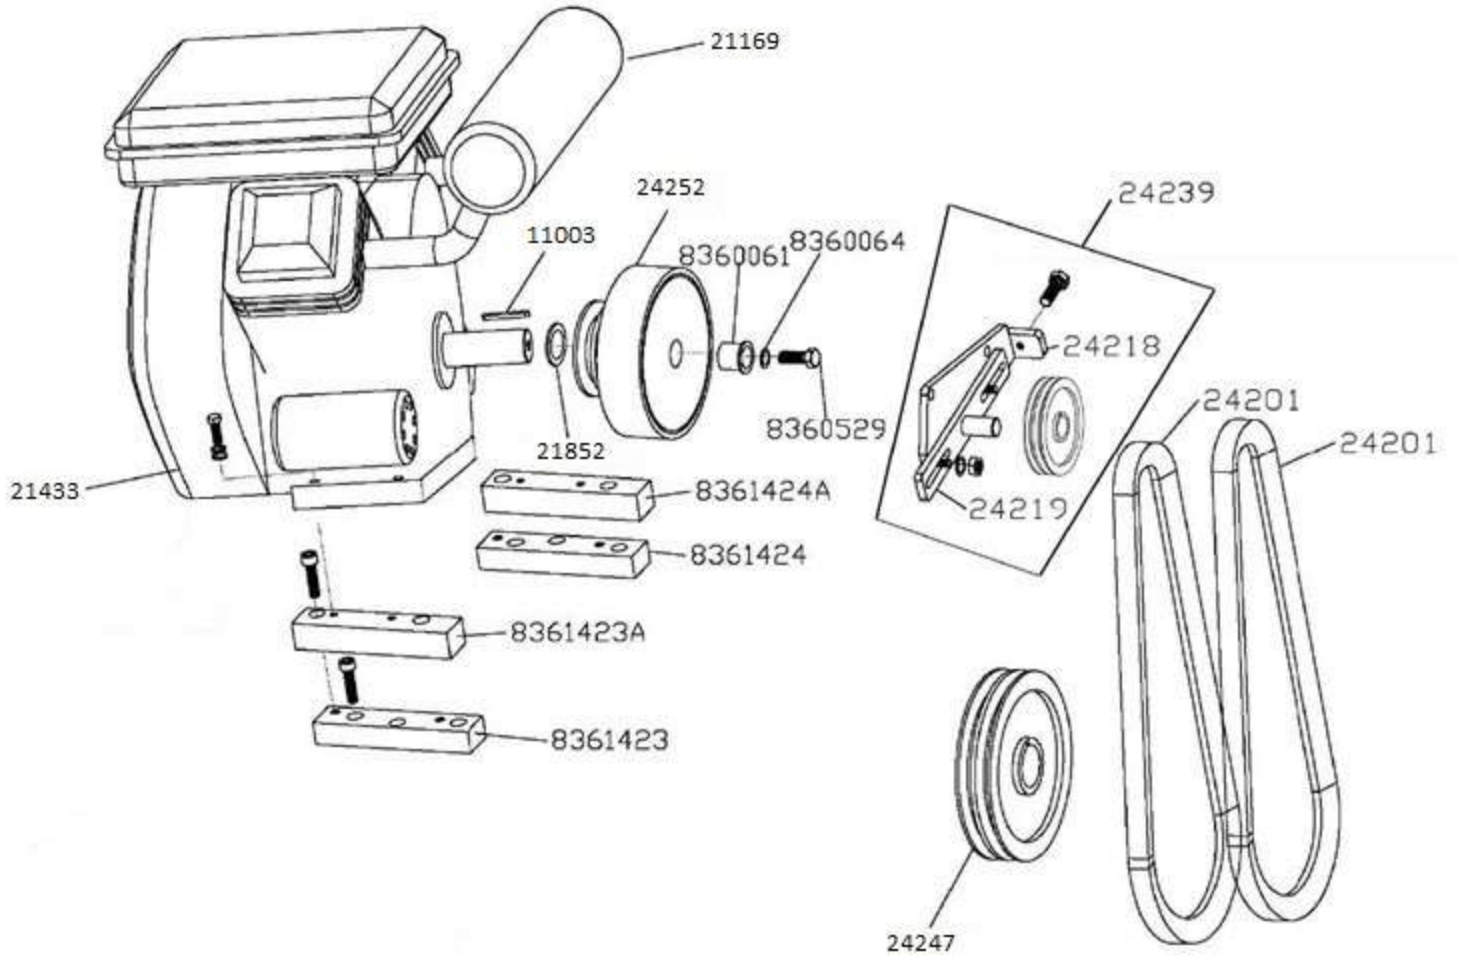

### **BXR836, PROPANE POWER PLANT**

Figure 3: Power System

**BXR836, PROPANE POWER PLANT – PARTS LIST 3**

Part #	Description	QTY	Remarks
21433	B&S, 627CC, PROPANE	1	
8361423	ENGINE MOUNTING BAR	1	
8361423A	ENGINE MOUNTING BAR	1	
8361424	ENGINE MOUNTING BAR	1	
8361424A	ENGINE MOUNTING BAR	1	
24252	CLUTCH	1	
21852	SPACER	1	
8360061	BUSHING	1	
8360064	WASHER	1	
8360529	BOLT	1	
11003	KEY, ¼" SQ x 2"	1	
8361607	OIL PIPE	1	
24217	WASHER	1	
8361611	BOLT	1	
8361610	BOLT	1	
24247	PULLEY	1	
24218	MOUNTING PLATE, PULLEY	1	
24219	ADJUST PLATE, PULLEY	1	
24201	BELT, V15X880	2	
24239	BELT TENSIONER ASSEMBLY	1	
21169	CATALYTIC MUFFLER	1	
16177	EMMISSION DATE ANALYZER	1	NOT SHOWN
21854	REGULATOR MOUNT BRACKET	1	NOT SHOWN
24251	WIRING	1	NOT SHOWN
24250	KIT: HOSES, REGULATOR	1	NOT SHOWN
24265	PROPANE REGULATOR ASSEMBLY	1	NOT SHOWN
24266	PRESSURE REGULATOR	1	NOT SHOWN
24267	VALVE INLINE SHUT-OFF	1	NOT SHOWN