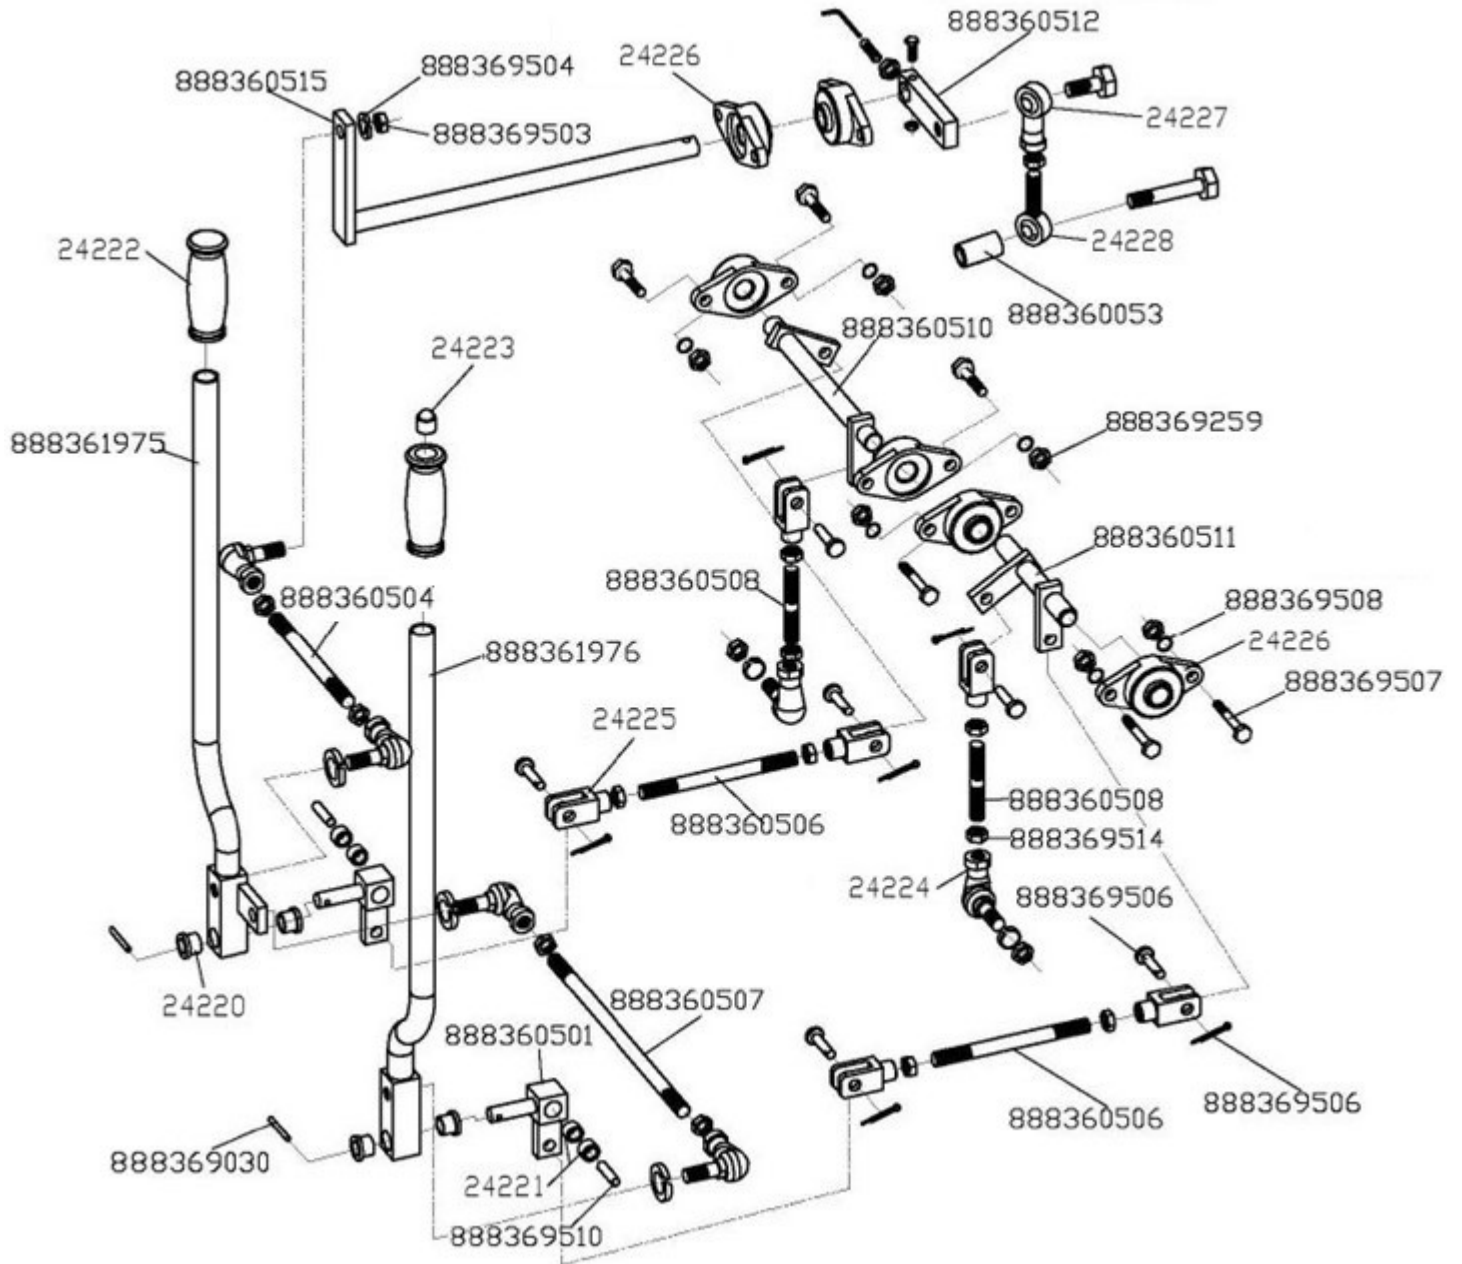

### **BXR836, DRIVING SYSTEM**

Figure 4: Driving System

**BXR836, DRIVING SYSTEM – PARTS LIST 4**

Part #	Description	QTY	Remarks
888361975	DRIVE LEVER, RIGHT	1	
888361976	DRIVE LEVER, LEFT	1	
888360501	T-CONNECTOR	2	
24220	BUSHING	4	
24221	BUSHING	4	
9030	LOCK PIN	2	
889502B	OIL CAP, STRAIGHT	2	NOT SHOWN
889502C	OIL CAP, 90 DEG	2	NOT SHOWN
24222	HANDLE GRIP	2	
24223	BUTTON, WATER SPRAY SYSTEM	1	
888360504	CONNECT SHAFT	1	
24224	CONNECT BEARING	6	
888360506	CONNECT SHAFT	2	
24225	U-CONNECTOR	6	
888360507	CONNECT SHAFT	2	
888360508	CONNECT SHAFT	2	
888360515	OSCILLATING SHAFT	1	
24226	BRACKET BEARING	1	
888360512	TUMBLE BOARD	1	
888360510	TRANSMISSION SHAFT	1	
888360511	TRANSMISSION SHAFT	1	
24227	BEARING	1	
24228	BEARING	1	
888360053	BEARING	1	
8369030	COTTER PIN	2	
8369259	NUT	6	
8369503	NUT	1	
8369504	LOCK WASHER	3	
8369506	PIN AND COTTER PIN	4	
8369507	BOLT	6	
8369508	THREADED ROD	6	
8369514	NUT	9	

## PARTS LIST 5 – RIDE ON TROWELS