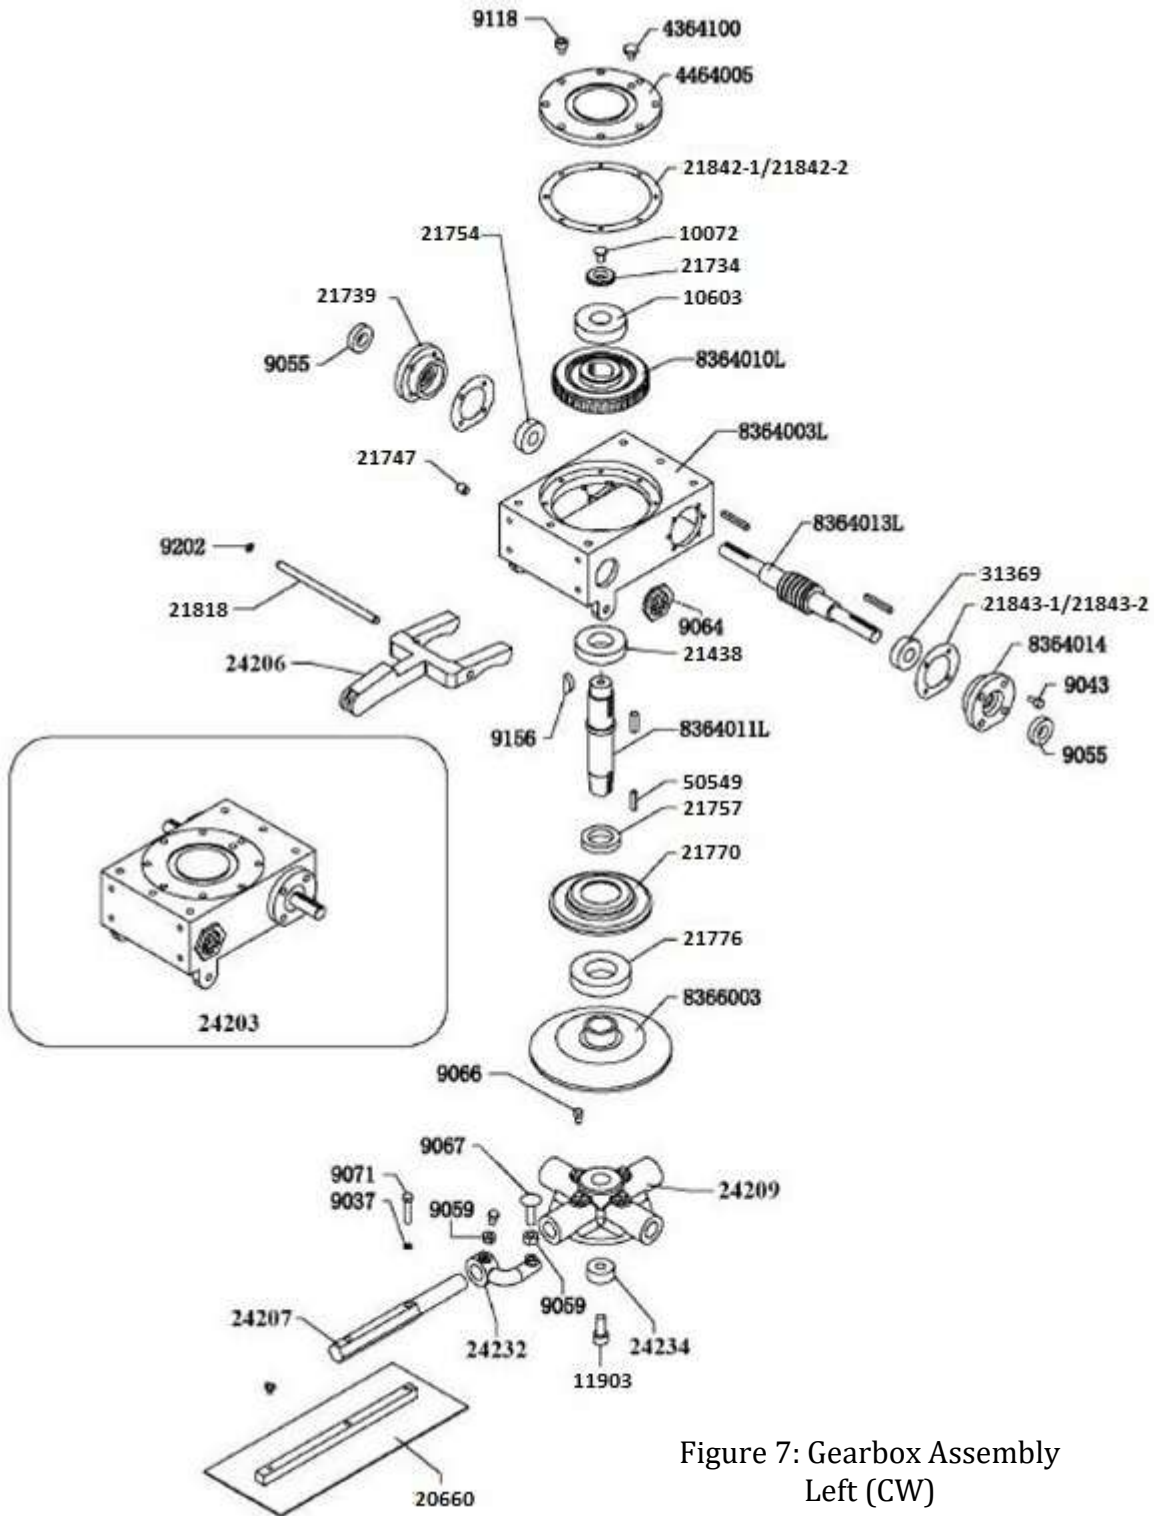

### **BXR836, GEARBOX ASSEMBLY, LEFT (CW)**

Figure 7: Gearbox Assembly  
Left (CW)

**BXR836, GEARBOX ASSEMBLY LEFT (CW) – PARTS LIST 7**

Part #	Description	QTY	Remarks
8364003L	GEARBOX CASING	1	
4464005	GEARBOX COVER	1	
8364010L	BRONZE GEAR	1	
8364013L	COUNTER SHAFT	1	
8364011L	MAIN SHAFT	1	
21842-1 21842-2	SHIMMING	A/R	
21734	PRESSURE WASHER	1	
21843-1 21843-2	SHIMMING	A/R	
21739	LEFT BEARING FLANGE	1	
8364014	LEFT BEARING FLANGE	1	
4364100	RELEASE VALVE	1	
9118	SCREW	8	
10072	SCREW	1	
10603	BEARING	1	
31369	BEARING	1	
21754	BEARING	1	
9043	SCREW	1	
9055	SEAL	1	
9064	GLASS EYE	1	
21747	PLUG	1	
9156	KEY	1	
24206	YOKE ARM	1	
21818	SHAFT, YOKE ARM	1	
9202	RETAINER RING	1	
21770	PRESSURE PLATE COVER	1	
8366003	PRESSURE PLATE	1	
24209	LEFT SPIDER PLATE	1	
24233	LIFT LEVER	4	
24234	BUSHING	1	
24207	TROWEL ARM	4	
9059	NUT	8	
9066	SCREW	8	
9067	BOLT	4	
11903	BOLT	1	
21776	BEARING	1	
21757	SEAL	1	
50549	KEY	1	
31438	BEARING	1	
24258	BLADE, FINISH, 6"x14"	4	