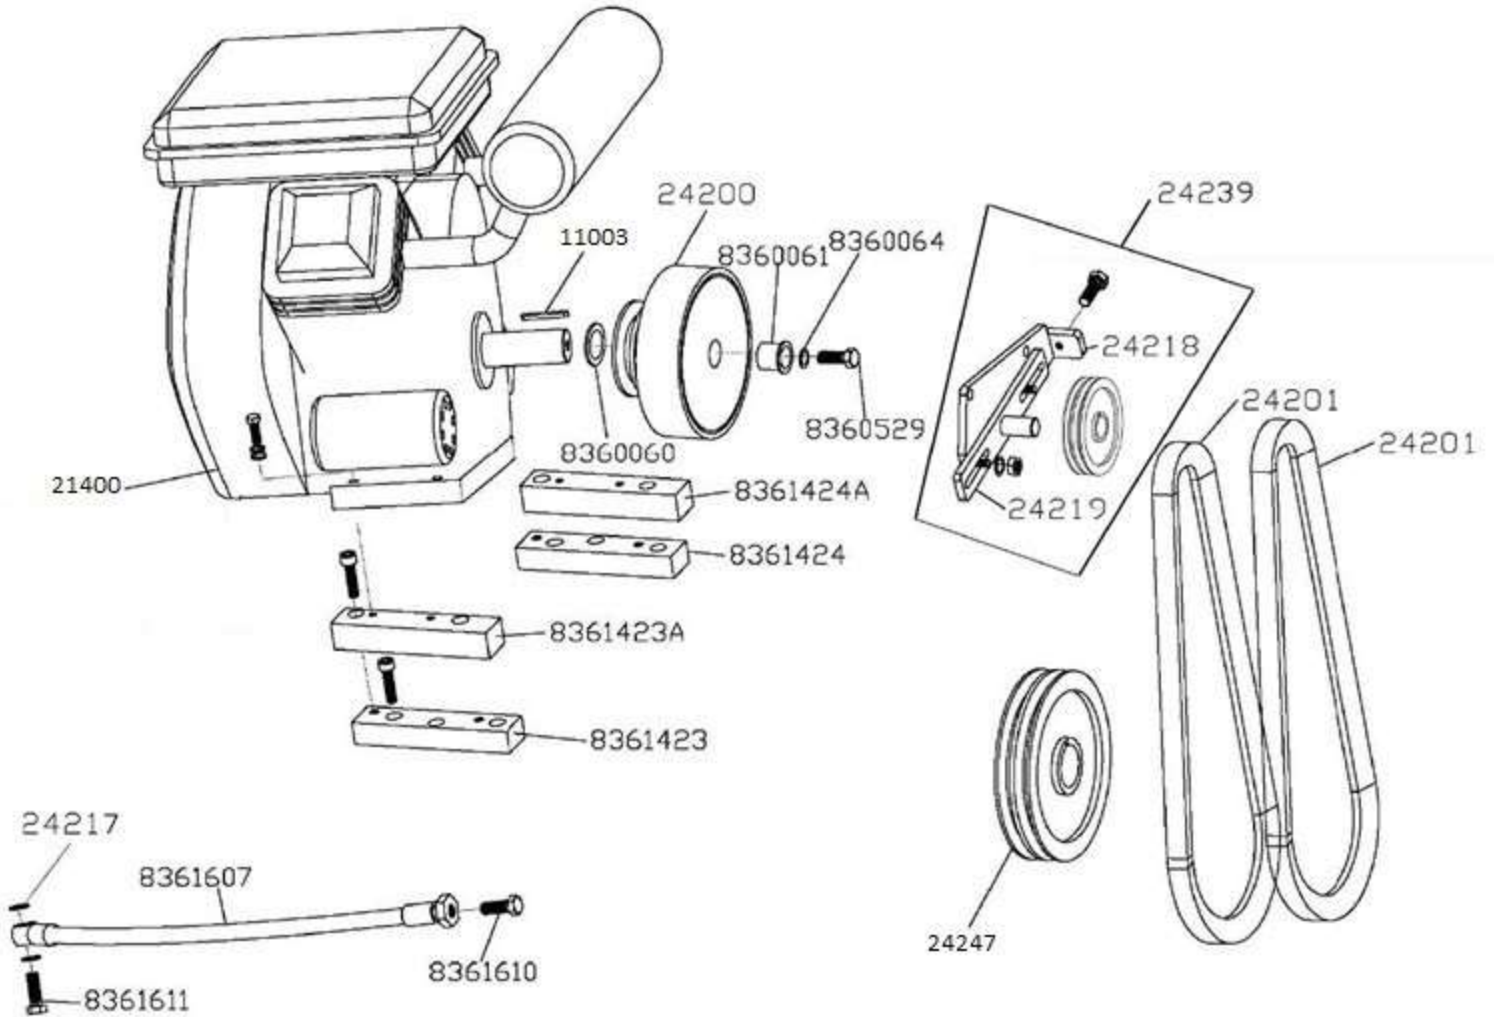

### **BXR836, GAS POWER PLANT**

Figure 2: Power System

**BXR836, GAS POWER PLANT – PARTS LIST 2**

Part #	Description	QTY	Remarks
21400	HONDA GX690	1	
8361423	ENGINE MOUNTING BAR	1	
8361423A	ENGINE MOUNTING BAR	1	
8361424	ENGINE MOUNTING BAR	1	
8361424A	ENGINE MOUNTING BAR	1	
24200	CLUTCH	1	
8360060	WASHER	1	
8360061	BUSHING	1	
8360064	WASHER	1	
8360529	BOLT	1	
11003	KEY, ¼" SQ x 2"	1	
8361607	OIL PIPE	1	
24217	WASHER	1	
8361611	BOLT	1	
8361610	BOLT	1	
24247	PULLEY	1	
24218	MOUNTING PLATE, PULLEY	1	
24219	ADJUST PLATE, PULLEY	1	
24201	BELT, V15X880	2	
24239	BELT TENSIONER ASSEMBLY	1	