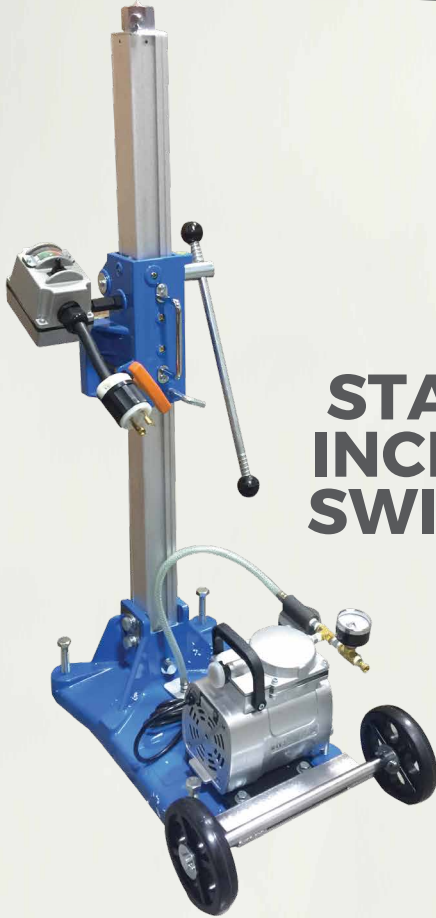

CDS12VC

CORE DRILL STAND

**THIS FULL SIZE COMBINATION
STAND HANDLES UP TO A 14" BIT
INCLUDES STAND, VACUUM PUMP
SWITCH BOX AND SPACER BLOCK**

TECHNICAL SPECS

Max Bit Diameter	14"
Column Length	42"
Column Diameter	3" x 3"
Weight Without Motor	112lbs
Motor Options	Milwaukee 4094 or 4096
Motor Weight	24lbs
Motor	110c 20 amp
Vacuum Pump	110v 4 amp